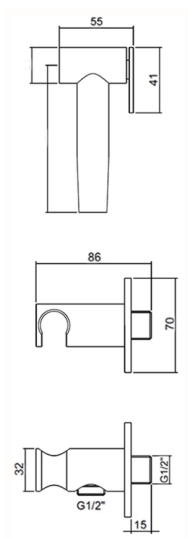

Hygienic shower set, complete Inox AISI 304 XION_XI007910

MODEL **XI007910**

Hygienic shower set, complete Inox AISI 304, round wall bracket, toilet-jet handshower, 120 cm Stainless Steel flexible hose

AVAILABLE FINISHINGS

D1 D1 Brushed Inox

CHARACTERISTICS

Toilet-jet Handshower **1**

Toilet-jet handshower

2024-09-08