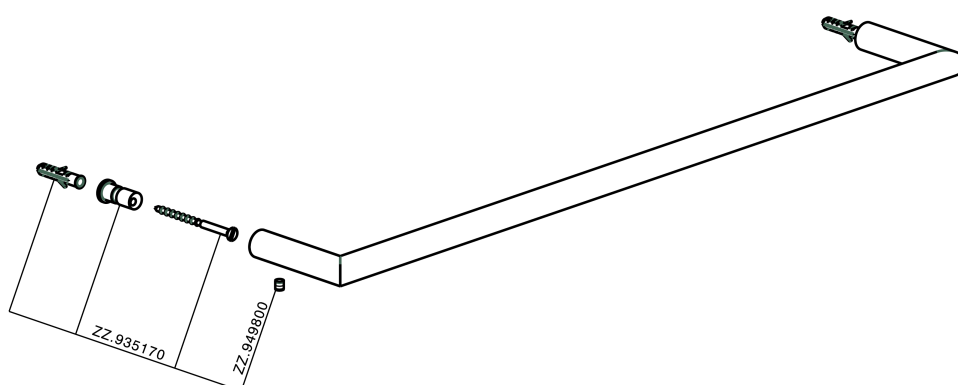

Towel holder BATHROOM ACCESSORIES_SY090102

MODEL **SY090102**

Towel holder

AVAILABLE FINISHINGS

-  **21** 21 Chrome
-  **2B** 2B Polished Nickel
-  **2F** 2F Brushed Nickel
-  **2P** 2P Rose Gold
-  **2Q** 2Q Black Titanium
-  **40** 40 Matt Black
-  **4Q** 4Q Matt White

CHARACTERISTICS

Towel holder BATHROOM ACCESSORIES_SY090102

SY090102

<https://en.cisal.it/towel-holder-bathroom-accessories-sy090102>

2026-04-06