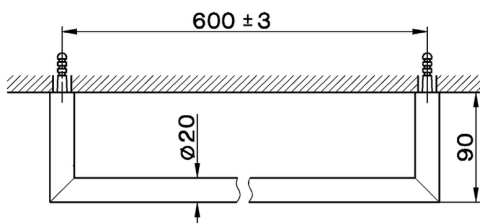

2P 2P Rose Gold
- 

2Q 2Q Black Titanium
- 

40 40 Matt Black
- 

4Q 4Q Matt White

CHARACTERISTICS

Towel holder BATHROOM ACCESSORIES_SY090102

SY090102

<https://en.cisal.it/towel-holder-bathroom-accessories-sy090102>