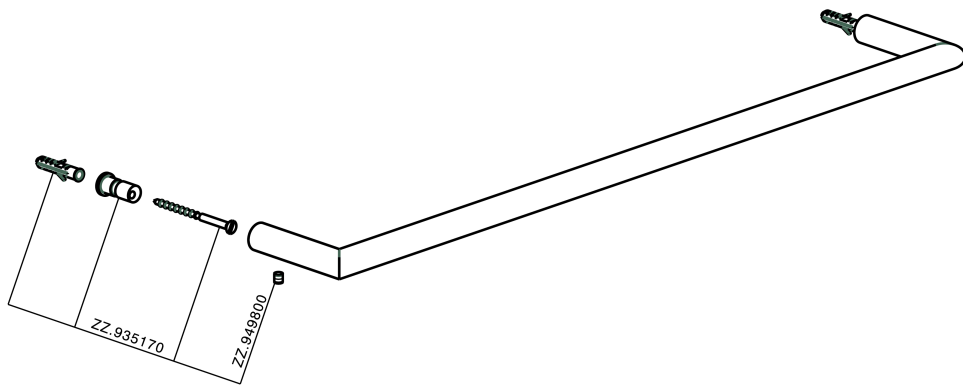

Towel holder BATHROOM ACCESSORIES_SY090102

MODEL **SY090102**

Towel holder

AVAILABLE FINISHINGS

- 

21 21 Chrome
- 

2B 2B Polished Nickel
- 

2F 2F Brushed Nickel
- 

2P 2P Rose Gold
- 

2Q 2Q Black Titanium
- 

40 40 Matt Black
- 

4Q 4Q Matt White

CHARACTERISTICS

Towel holder BATHROOM ACCESSORIES_SY090102

SY090102

<https://en.cisal.it/towel-holder-bathroom-accessories-sy090102>