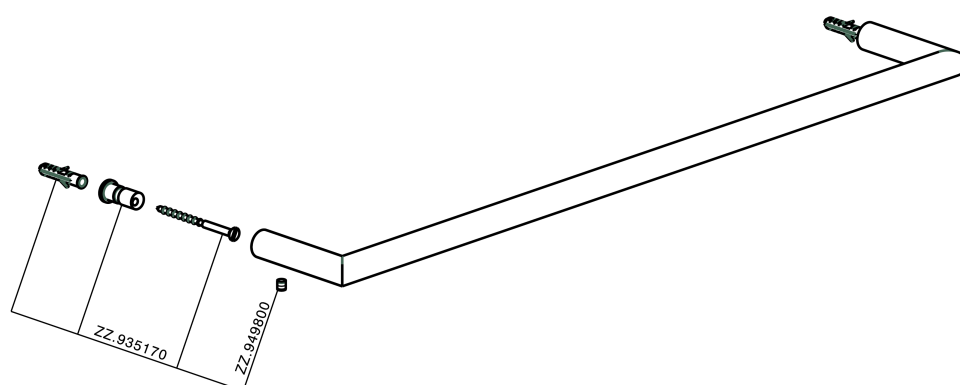

Towel holder BATHROOM ACCESSORIES_SY090102

SY090102

<https://en.cisal.it/towel-holder-bathroom-accessories-sy090102>

2026-06-14