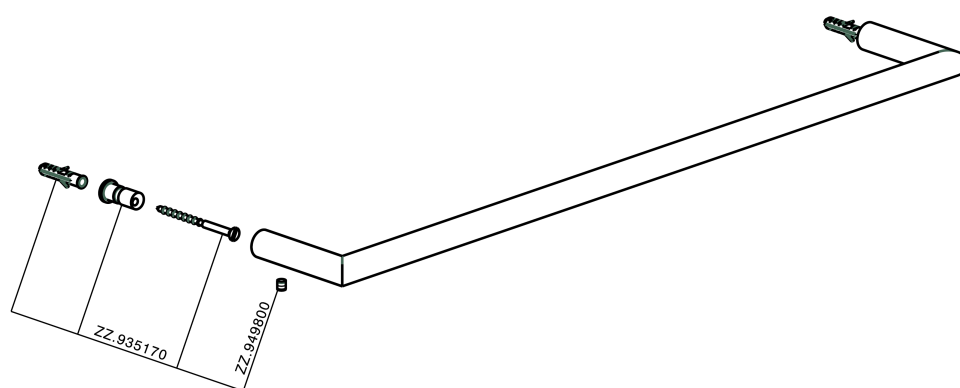

Towel holder BATHROOM ACCESSORIES_SY090102

SY090102

<https://en.cisal.it/towel-holder-bathroom-accessories-sy090102>

2026-06-13