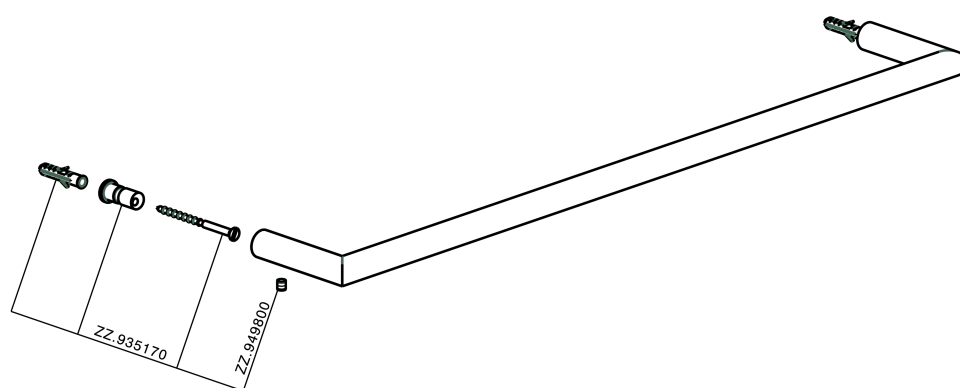

Towel holder BATHROOM ACCESSORIES_SY090102

MODEL **SY090102**

Towel holder

AVAILABLE FINISHINGS

- 
21 21 Chrome
- 
2B 2B Polished Nickel
- 
2F 2F Brushed Nickel
- 
2P 2P Rose Gold
- 
2Q 2Q Black Titanium
- 
40 40 Matt Black
- 
4Q 4Q Matt White

CHARACTERISTICS

Towel holder BATHROOM ACCESSORIES_SY090102

SY090102

<https://en.cisal.it/towel-holder-bathroom-accessories-sy090102>

2026-06-13