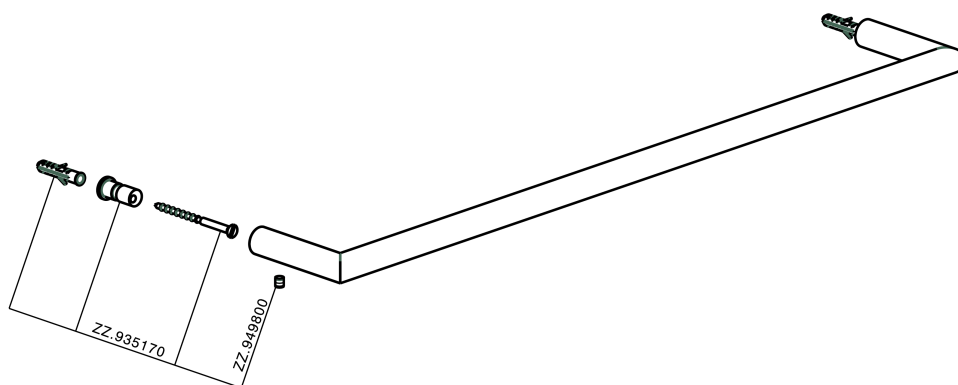

Towel holder BATHROOM ACCESSORIES_SY090102

MODEL **SY090102**

Towel holder

AVAILABLE FINISHINGS

- 
21 21 Chrome
- 
2B 2B Polished Nickel
- 
2F 2F Brushed Nickel
- 
2P 2P Rose Gold
- 
2Q 2Q Black Titanium
- 
40 40 Matt Black
- 
4Q 4Q Matt White

CHARACTERISTICS

Towel holder BATHROOM ACCESSORIES_SY090102

SY090102

<https://en.cisal.it/towel-holder-bathroom-accessories-sy090102>

2026-06-14