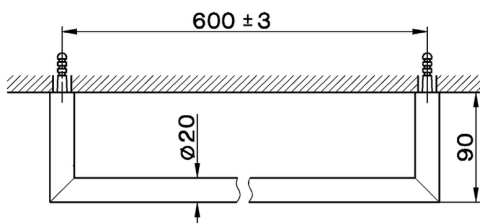

Towel holder BATHROOM ACCESSORIES_SY090102

MODEL **SY090102**

Towel holder

AVAILABLE FINISHINGS

- 
21 21 Chrome
- 
2B 2B Polished Nickel
- 
2F 2F Brushed Nickel
- 
2P 2P Rose Gold
- 
2Q 2Q Black Titanium
- 
40 40 Matt Black
- 
4Q 4Q Matt White