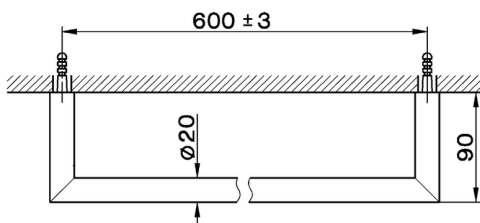

## Towel holder BATHROOM ACCESSORIES\_SY090102

MODEL **SY090102**

Towel holder

AVAILABLE FINISHINGS

-  **21** 21 Chrome
-  **2B** 2B Polished Nickel
-  **2F** 2F Brushed Nickel
-  **2P** 2P Rose Gold
-  **2Q** 2Q Black Titanium
-  **40** 40 Matt Black
-  **4Q** 4Q Matt White