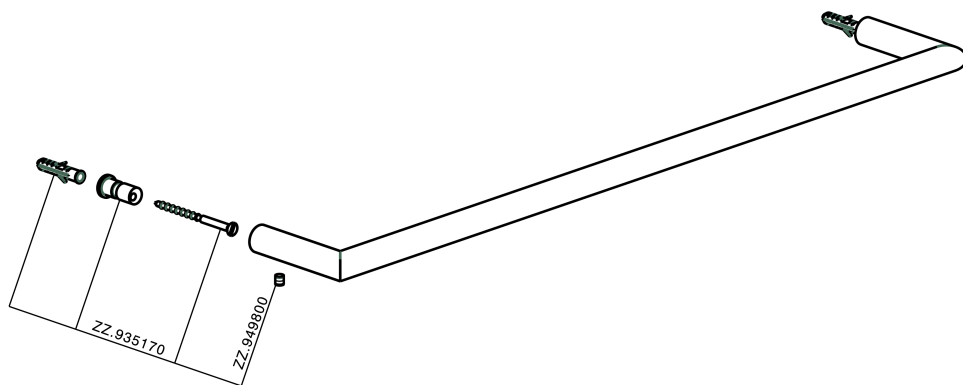

Towel holder BATHROOM ACCESSORIES_SY090102

SY090102

<https://en.cisal.it/towel-holder-bathroom-accessories-sy090102>

2026-06-26