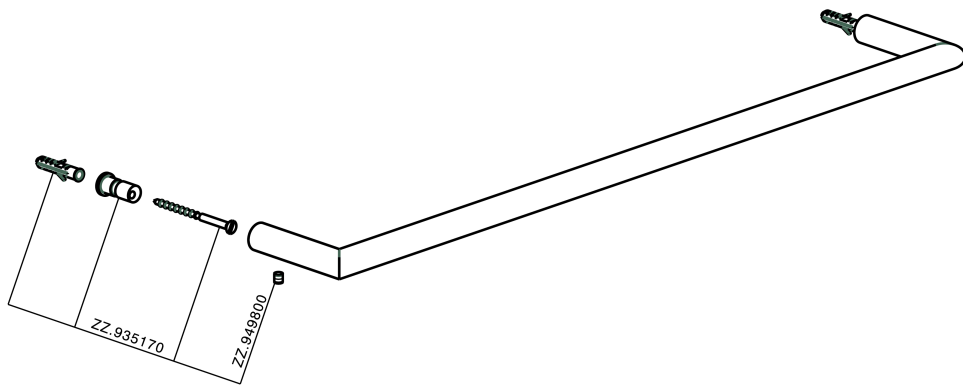

Towel holder BATHROOM ACCESSORIES_SY090102

MODEL **SY090102**

Towel holder

AVAILABLE FINISHINGS

-  **21** 21 Chrome
-  **2B** 2B Polished Nickel
-  **2F** 2F Brushed Nickel
-  **2P** 2P Rose Gold
-  **2Q** 2Q Black Titanium
-  **40** 40 Matt Black
-  **4Q** 4Q Matt White

CHARACTERISTICS

Towel holder BATHROOM ACCESSORIES_SY090102

SY090102

<https://en.cisal.it/towel-holder-bathroom-accessories-sy090102>

2026-04-08