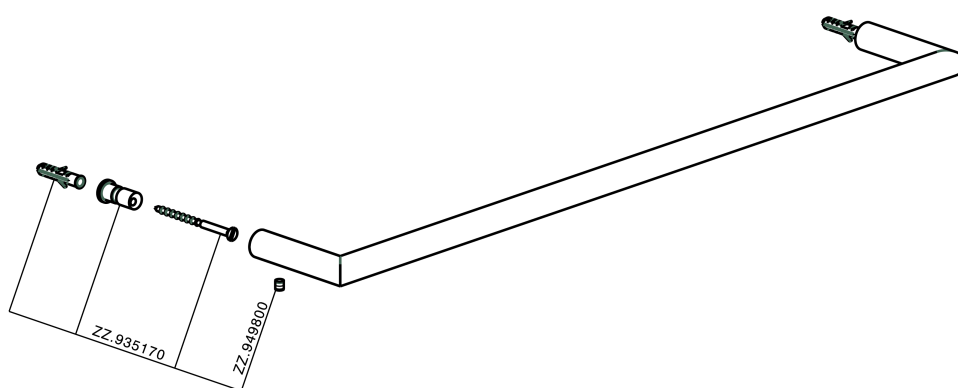

Towel holder BATHROOM ACCESSORIES_SY090102

SY090102

<https://en.cisal.it/towel-holder-bathroom-accessories-sy090102>

2026-06-10