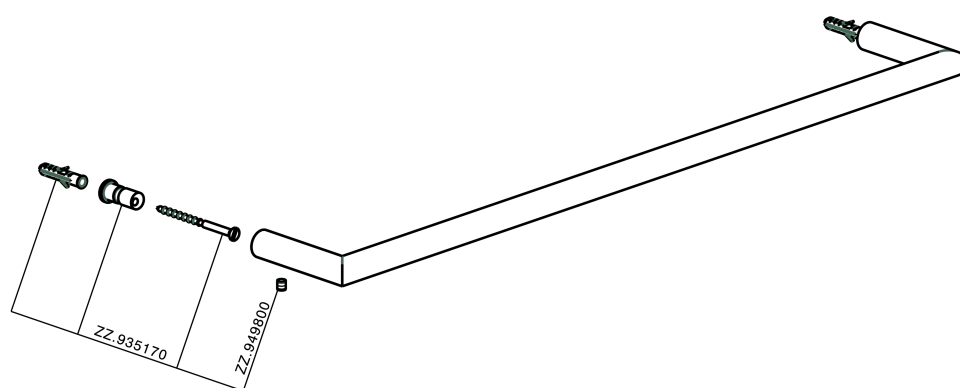

Towel holder BATHROOM ACCESSORIES_SY090102

MODEL **SY090102**

Towel holder

AVAILABLE FINISHINGS

- 
21 21 Chrome
- 
2B 2B Polished Nickel
- 
2F 2F Brushed Nickel
- 
2P 2P Rose Gold
- 
2Q 2Q Black Titanium
- 
40 40 Matt Black
- 
4Q 4Q Matt White

CHARACTERISTICS

Towel holder BATHROOM ACCESSORIES_SY090102

SY090102

<https://en.cisal.it/towel-holder-bathroom-accessories-sy090102>

2026-06-10