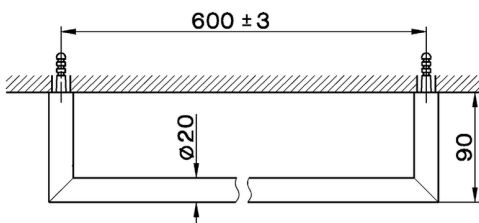

Towel holder BATHROOM ACCESSORIES_SY090102

MODEL **SY090102**

Towel holder

AVAILABLE FINISHINGS

- 
21 21 Chrome
- 
2B 2B Polished Nickel
- 
2F 2F Brushed Nickel
- 
2P 2P Rose Gold
- 
2Q 2Q Black Titanium
- 
40 40 Matt Black
- 
4Q 4Q Matt White