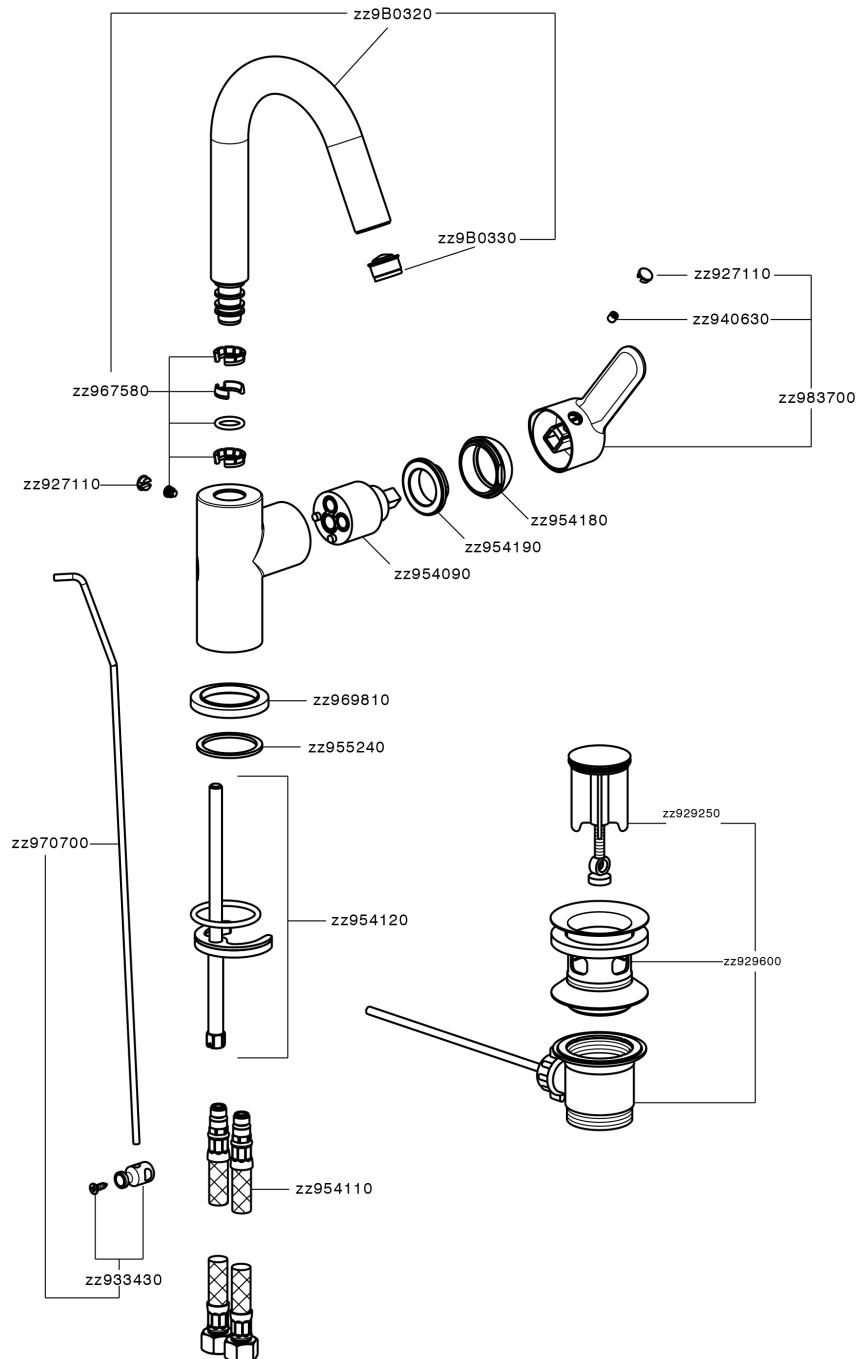

Single lever washbasin mixer EnergySave TENDER_C2000475

MODEL **C2000475**

Single lever washbasin mixer EnergySave, with automatic 1"1/4 automatic pop-up waste, G.3/8" stainless steel flexible hoses

AVAILABLE FINISHINGS

CHARACTERISTICS

Cartridge Spare Parts **ZZ95409000**

35 mm Cartridge

EcoStop

EcoStop feature limits water flow to approximately 50% of maximum output with one point of resistance on setting. Push slightly past the middle stop only when full water output is required. This will save water up to 50%.

EnergySave

Thanks to the EnergySave device, only cold water will be drawn if the lever is operated in the central position, so that the water heater will not be engaged and no hot water wasted, leading to considerable savings in energy and costs. The temperature can be adjusted by rotating the lever to the left, until the desired temperature is reached.

Single lever washbasin mixer EnergySave TENDER_C2000475

C2000475

<https://en.cisal.it/single-lever-washbasin-mixer-energysave-tender-c2000475>

2026-04-08