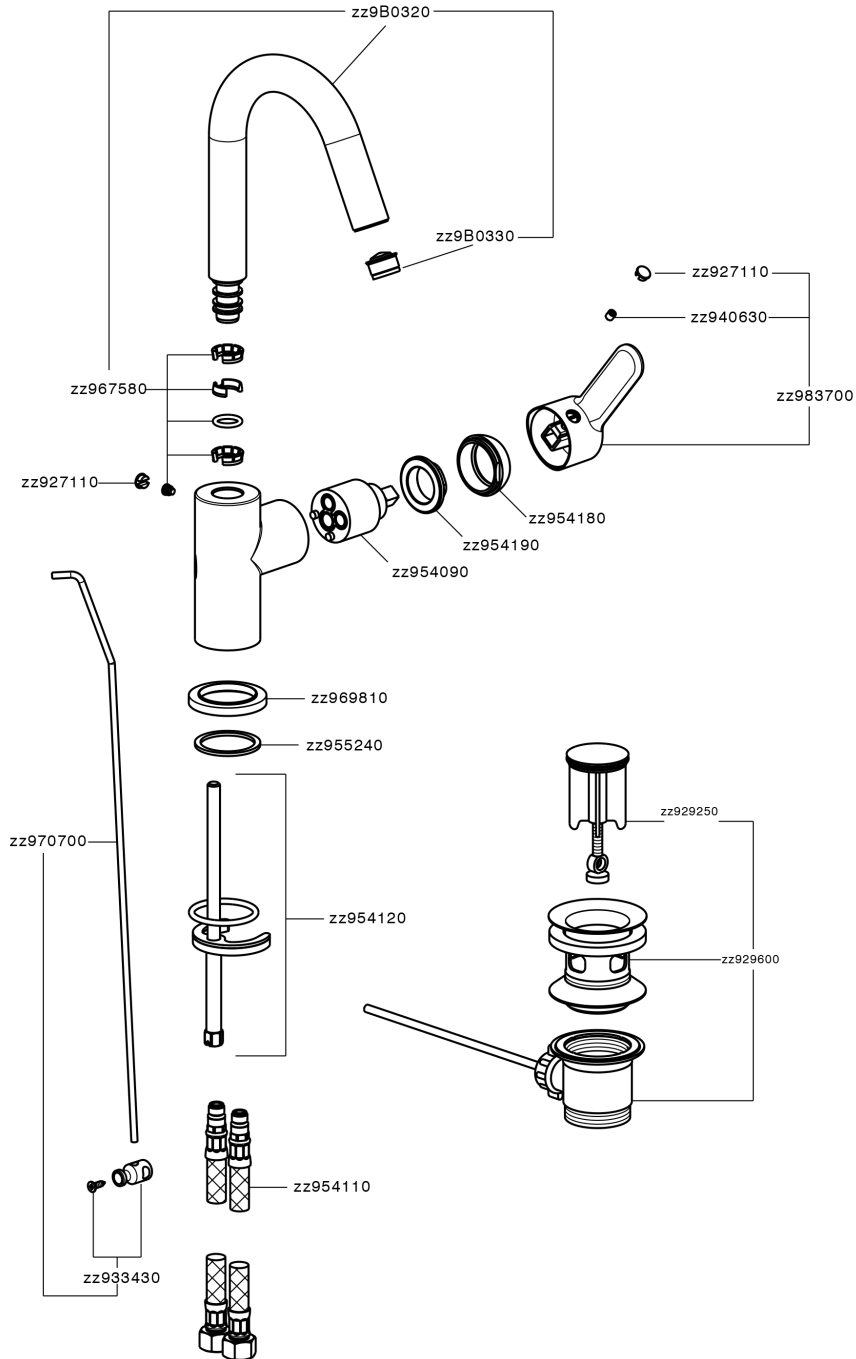

Single lever washbasin mixer EnergySave TENDER_C2000475

C2000475

<https://en.cisal.it/single-lever-washbasin-mixer-energysave-tender-c2000475>

2026-06-13