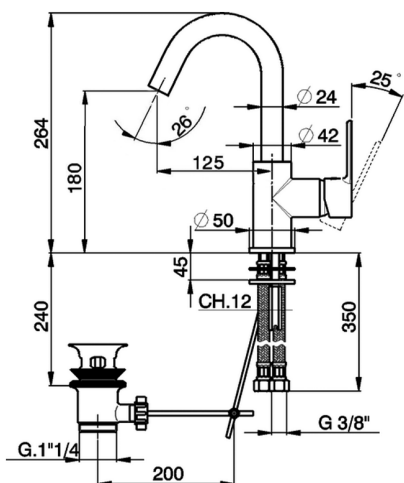

## Single lever washbasin mixer EnergySave TENDER\_C2000475

MODEL **C2000475**

Single lever washbasin mixer EnergySave, with automatic 1"1/4 automatic pop-up waste, G.3/8" stainless steel flexible hoses

AVAILABLE FINISHINGS

CHARACTERISTICS

Cartridge Spare Parts **ZZ95409000**

**35 mm Cartridge**

### EcoStop

EcoStop feature limits water flow to approximately 50% of maximum output with one point of resistance on setting. Push slightly past the middle stop only when full water output is required. This will save water up to 50%.

### EnergySave

Thanks to the EnergySave device, only cold water will be drawn if the lever is operated in the central position, so that the water heater will not be engaged and no hot water wasted, leading to considerable savings in energy and costs. The temperature can be adjusted by rotating the lever to the left, until the desired temperature is reached.