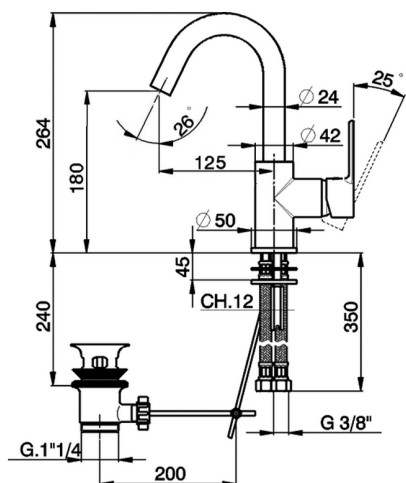

Single lever washbasin mixer EnergySave TENDER_C2000475

MODEL **C2000475**

Single lever washbasin mixer EnergySave, with automatic 1"1/4 automatic pop-up waste, G.3/8" stainless steel flexible hoses

AVAILABLE FINISHINGS

CHARACTERISTICS

Cartridge Spare Parts **ZZ95409000**

35 mm Cartridge

EcoStop

EcoStop feature limits water flow to approximately 50% of maximum output with one point of resistance on setting. Push slightly past the middle stop only when full water output is required. This will save water up to 50%.

EnergySave

Thanks to the EnergySave device, only cold water will be drawn if the lever is operated in the central position, so that the water heater will not be engaged and no hot water wasted, leading to considerable savings in energy and costs. The temperature can be adjusted by rotating the lever to the left, until the desired temperature is reached.