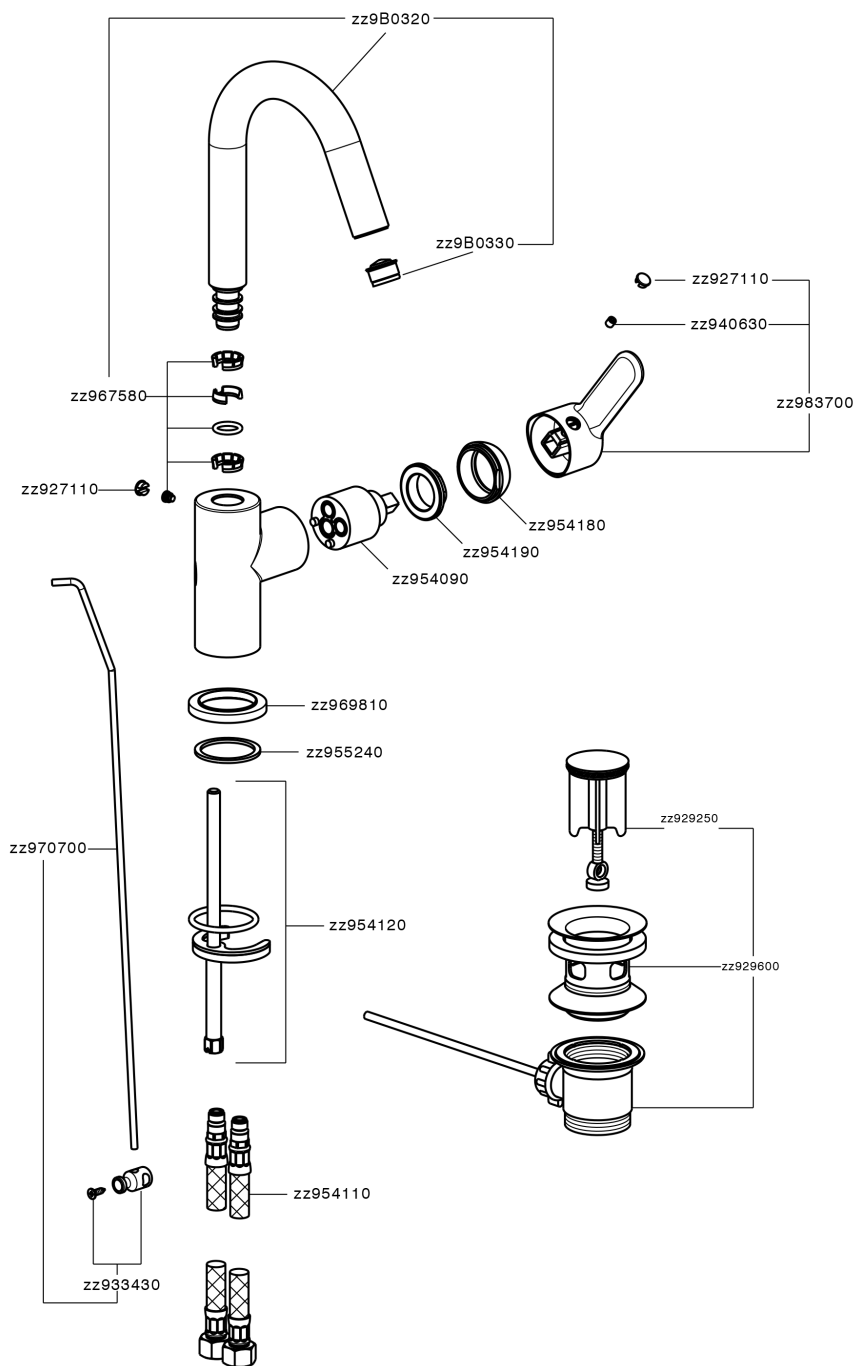

## Single lever washbasin mixer EnergySave TENDER\_C2000475

C2000475

<https://en.cisal.it/single-lever-washbasin-mixer-energysave-tender-c2000475>

2026-04-08