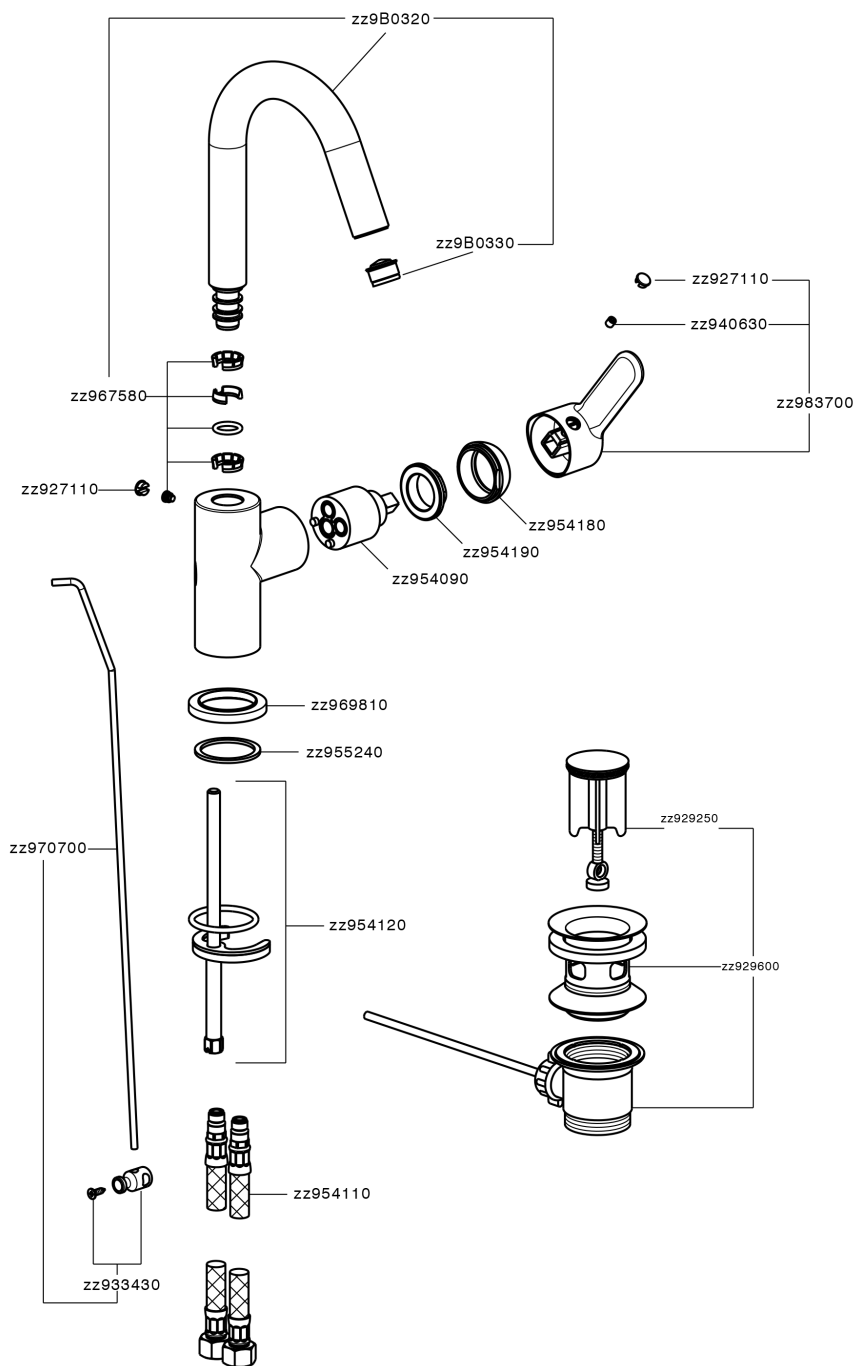

## Single lever washbasin mixer EnergySave TENDER\_C2000475

C2000475

<https://en.cisal.it/single-lever-washbasin-mixer-energysave-tender-c2000475>

2026-06-13