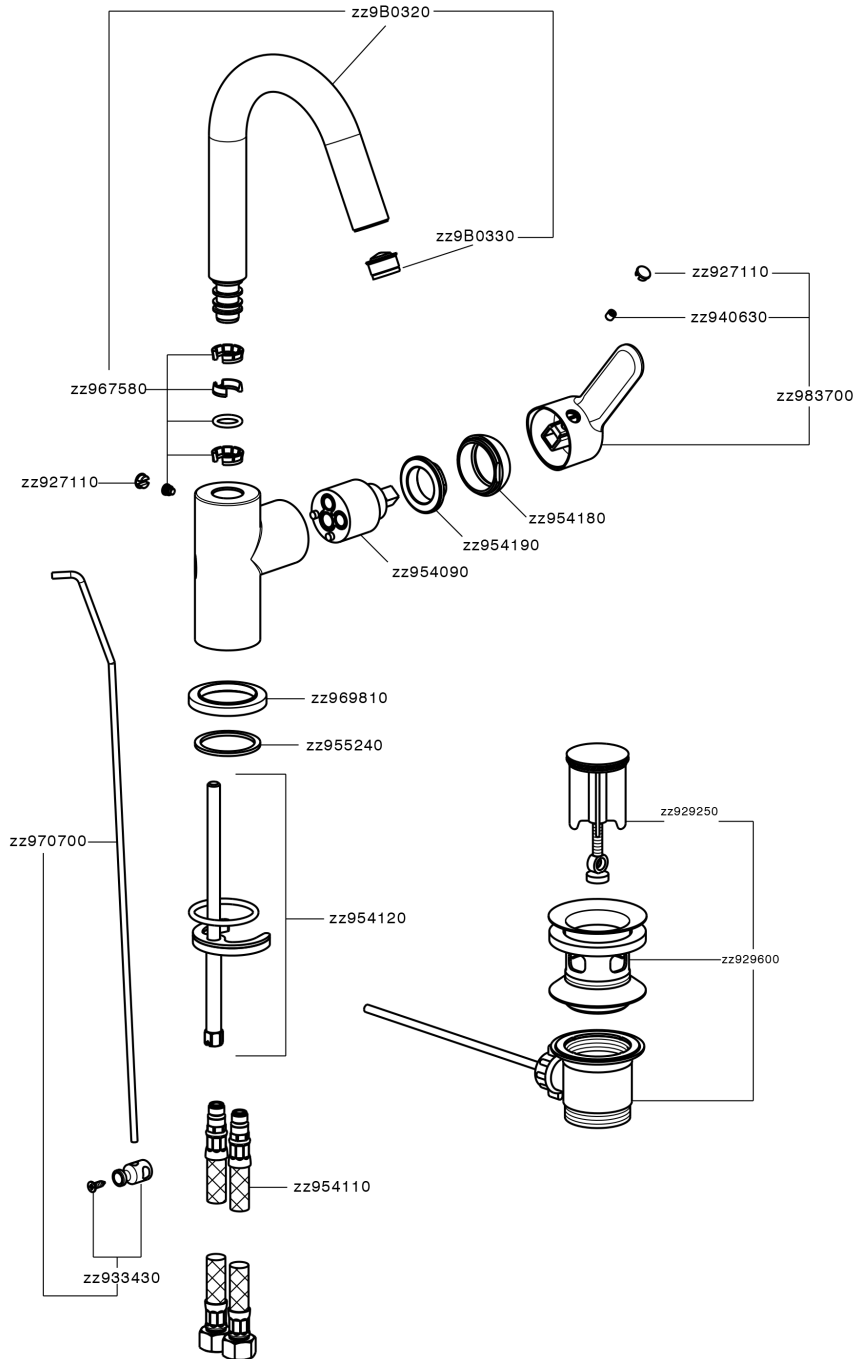

Single lever washbasin mixer EnergySave TENDER_C2000475

C2000475

<https://en.cisal.it/single-lever-washbasin-mixer-energysave-tender-c2000475>

2026-04-29