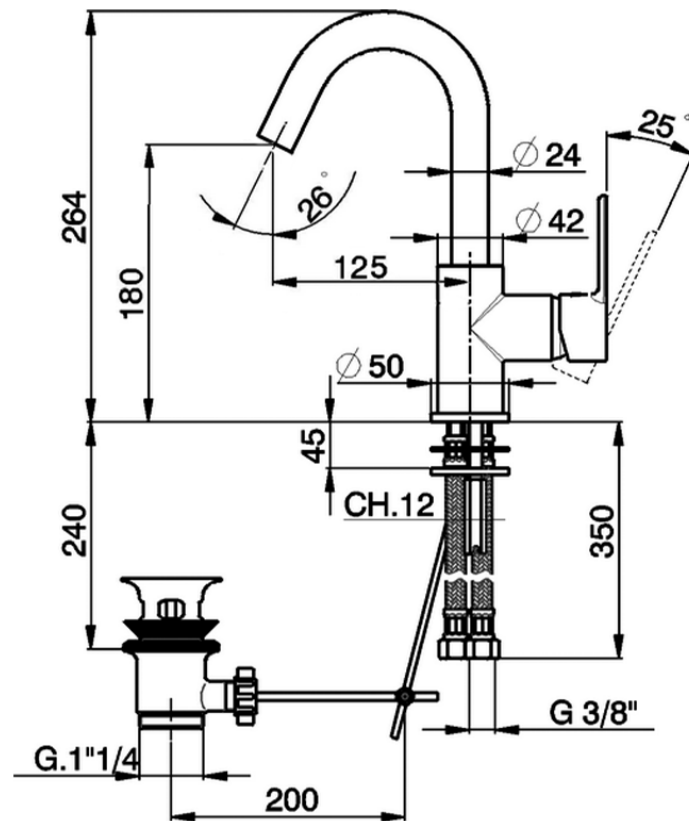

Single lever washbasin mixer EnergySave TENDER_C2000475

C2000475

<https://en.cisal.it/single-lever-washbasin-mixer-energysave-tender-c2000475>

2026-06-14