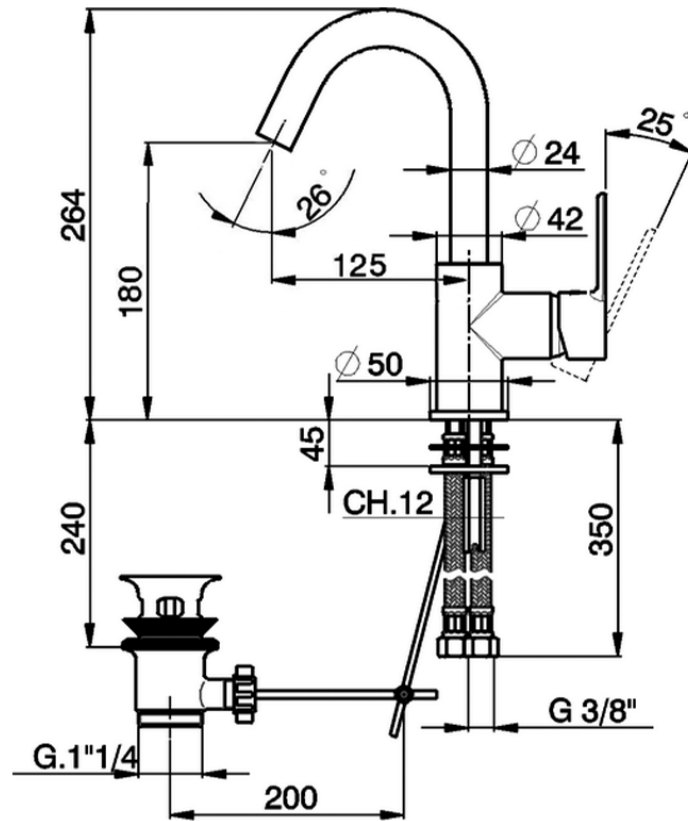

## Single lever washbasin mixer EnergySave TENDER\_C2000475

C2000475

<https://en.cisal.it/single-lever-washbasin-mixer-energysave-tender-c2000475>

2026-04-08