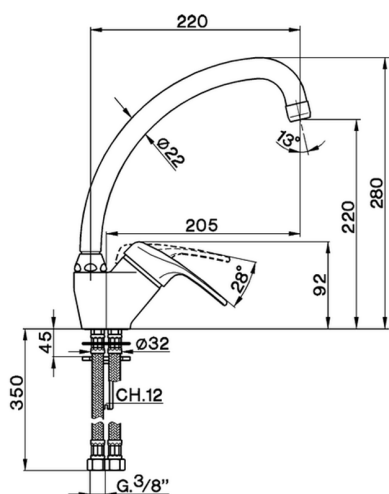

Single lever sink mixer KITCHEN_EU000520

MODEL **EU000520**

Single lever sink mixer, swivel spout, G.3/8" stainless steel flexible hoses

AVAILABLE FINISHINGS

CHARACTERISTICS

Cartridge Spare Parts **ZZ95274000**

40 mm Cartridge

Single lever sink mixer KITCHEN_EU000520

cisal

EU 00052

- Monocomando livello
- Single lever sink mixer
- Einhand-Spültischbatterie
- Mitigeur évier

bar	PORTATA BOCCA DI EROGAZIONE * SPOUT FLOW RATE DURCHFLOSS WANNENEINLAUF DEBIT BEC DEVERSEUR l/min.
0,5	6
1	8
2	11.5
3	13.5
4	16
5	17.5