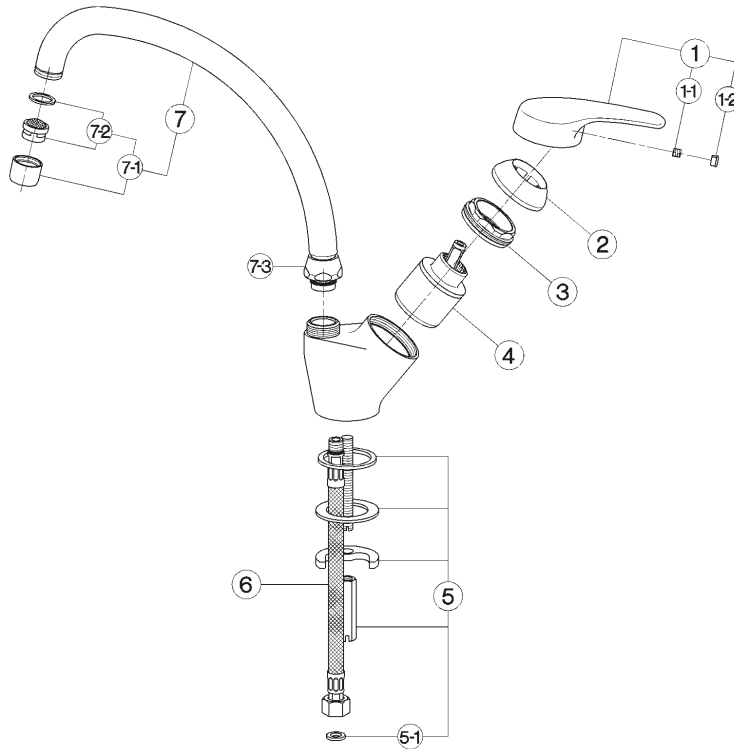

bar	PORTATA BOCCA DI EROGAZIONE * SPOUT FLOW RATE DURCHFLOSS WANNENEINLAUF DEBIT BEC DEVERSEUR l/min.
0,5	6
1	8
2	11.5
3	13.5
4	16
5	17.5

* con resistenza silenziosa della classe di portata A (15 l/min. a 3 bar)
with hydraulic resistance of flow rate class A (15 l/min. at 3 bar)
mit geräuscharmen Widerstand der Durchflussklasse A (15 l/min. bei 3 bar)
avec aérateur classe A (15 l/min. à 3 bar)

NR.	DESCRIZIONE DESCRIPTION BESCHREIBUNG DESCRIPTION	N. CODICE CODE NO. WERKSNR. NR. CODE	NR.	DESCRIZIONE DESCRIPTION BESCHREIBUNG DESCRIPTION	N. CODICE CODE NO. WERKSNR. NR. CODE	NR.	DESCRIZIONE DESCRIPTION BESCHREIBUNG DESCRIPTION	N. CODICE CODE NO. WERKSNR. NR. CODE
1	Lever monocomando "EU" Lever "EU" Hébel "EU" Lévier "EU"	ZZ 92857 0	5	Set installazione monocomando monoforo Installation set single hole Befestigungsset Set installation	ZZ 92851 0	7-3	Calotta 3/4" es.29 Ø19,5 Nut 3/4" Ø19,5 Mutter 3/4" Ø19,5 Ecrou 3/4" Ø19,5	ZZ 92615 0
1-1	Grano punta piano inox M.6x6 Screw-stainless steel M.6x6 Meterschraube M.6x6 Vis spéciale inox M.6x6	ZZ 92645 0	5-1	Guarnizione fibra 3/8" Gasket rubber 3/8" Fiberdichtung 3/8" Joint en fibre 3/8"	ZZ 92696 0			
1-2	Placchetta per leva Cap for lever Abdeckkappe fl-Hébel Plaquette levier	ZZ 92710 0	6	Flexibile M.11x1 3/8" L.365 Flex M.11x1 3/8" L.365 Anschlussschlauch M.11x1 3/8" L.365 Flex M.11x1 3/8" L.365	ZZ 92842 0			
2	Copri cartuccia con ideogrammi Escutcheon cartridge with ideogram Abdeckkappe mit Ideogramm Couvere cartouche avec ideogramme	ZZ 92716 0	7	Canna alta Ø22 interasse 220 Swinging spout 220 Ø22 Auslauf-Rohr-U.220 Ø22 Bec orientable 220 Ø22	ZZ 92905 0			
3	Calotta bloccaggio cartuccia piccola Nut for mixing valve small Mutter fl/Kartusche Ecrou pour cartouche	ZZ 92603 0	7-1	Aeratore M.22x1 IA Mousseur M.22x1 IA Perlator M.22x1 IA Mousseur M.22x1 IA	ZZ 92835 0			
4	Cartuccia monocomando Mixing valve Kartusche Cartouche mitigeurs	ZZ 95273 0	7-2	Cartuccia per aeratore M. 22x1 Mousseur cartridge M.22x1 Kart./Perlator M.22x1 Cartouche x mousseur M.22x1	ZZ 92708 0			

EU.8

EU000520

<https://en.cisal.it/single-lever-sink-mixer-kitchen-eu000520>

2026-06-13