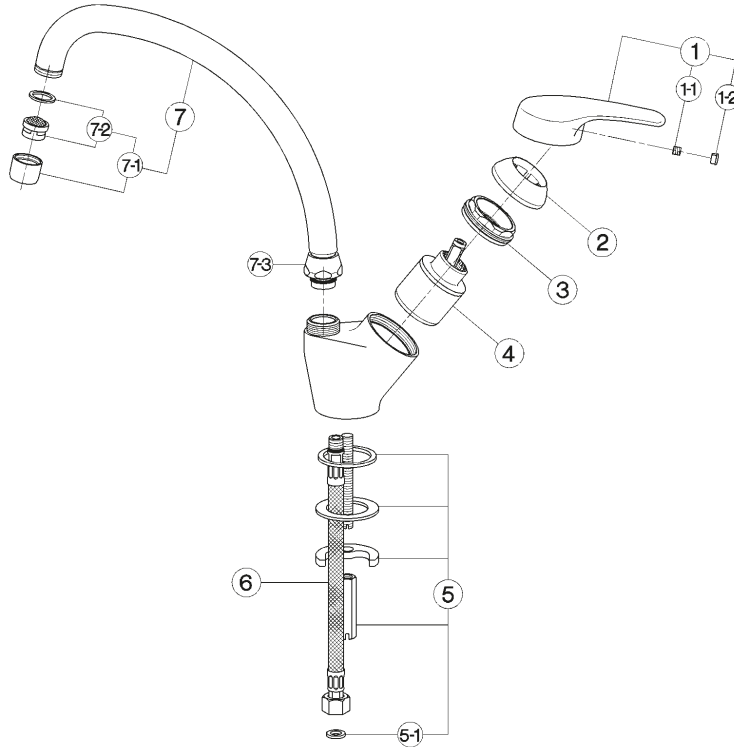

Single lever sink mixer KITCHEN_EU000520

MODEL **EU000520**

Single lever sink mixer, swivel spout, G.3/8" stainless steel flexible hoses

AVAILABLE FINISHINGS

CHARACTERISTICS

Cartridge Spare Parts **ZZ95274000**

40 mm Cartridge

Single lever sink mixer KITCHEN_EU000520

cisal

EU 00052

- Monocomando livello
- Single lever sink mixer
- Einhand-Spültischbatterie
- Mitigeur évier

bar	PORTATA BOCCA DI EROGAZIONE * SPOUT FLOW RATE DURCHFLOSS WANNENEINLAUF DEBIT BEC DEVERSEUR l/min.
0,5	6
1	8
2	11.5
3	13.5
4	16
5	17.5