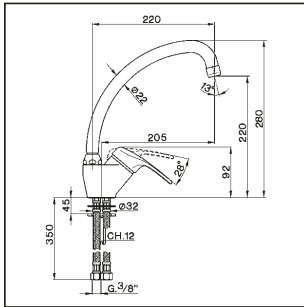

Single lever sink mixer KITCHEN_EU000520

cisal

EU 00052

- Monocomando livello
- Single lever sink mixer
- Einhand-Spültischbatterie
- Mitigeur évier