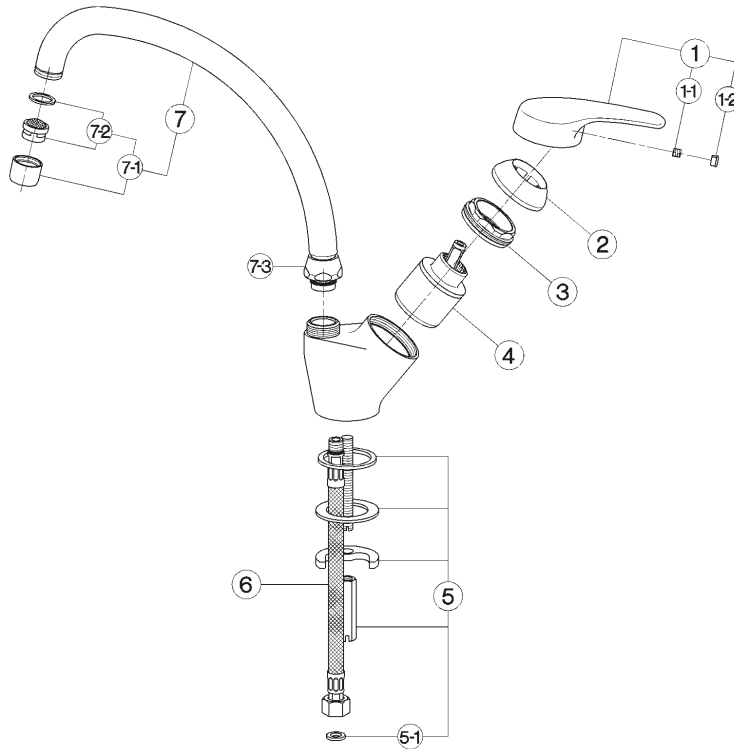

## Single lever sink mixer KITCHEN\_EU000520

MODEL **EU000520**

Single lever sink mixer, swivel spout, G.3/8" stainless steel flexible hoses

AVAILABLE FINISHINGS

CHARACTERISTICS

Cartridge Spare Parts **ZZ95274000**

**40 mm Cartridge**

## Single lever sink mixer KITCHEN\_EU000520

cisal

### EU 00052

- Monocomando livello
- Single lever sink mixer
- Einhand-Spültischbatterie
- Mitigeur évier

bar	PORTATA BOCCA DI EROGAZIONE * SPOUT FLOW RATE DURCHFLOSS WANNENEINLAUF DEBIT BEC DEVERSEUR l/min.
0,5	6
1	8
2	11.5
3	13.5
4	16
5	17.5