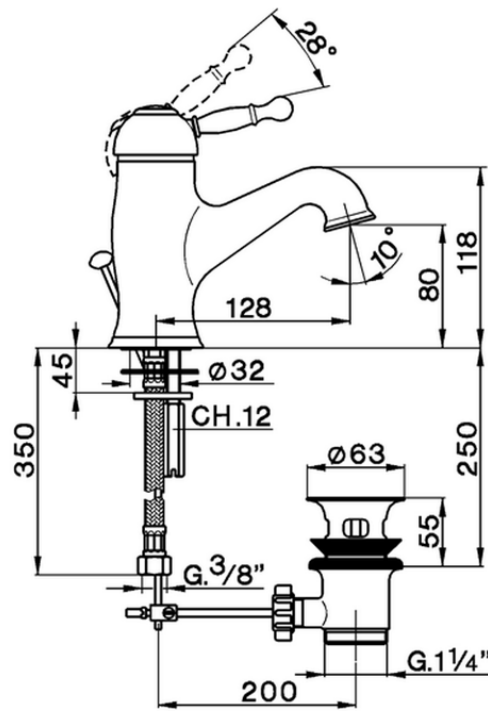

Single lever washbasin mixer ARCANA ROYAL_AY000510

AY000510

<https://en.cisal.it/single-lever-washbasin-mixer-arcana-royal-ay000510>

2026-06-14