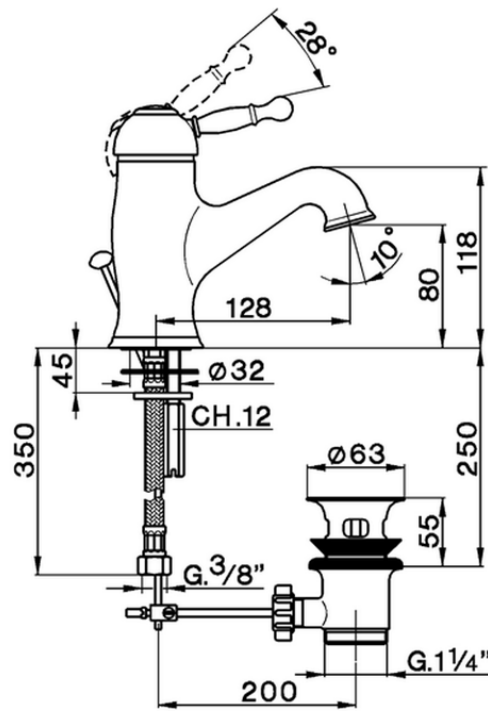

Single lever washbasin mixer ARCANA ROYAL_AY000510

AY000510

<https://en.cisal.it/single-lever-washbasin-mixer-arcana-royal-ay000510>

2026-04-09