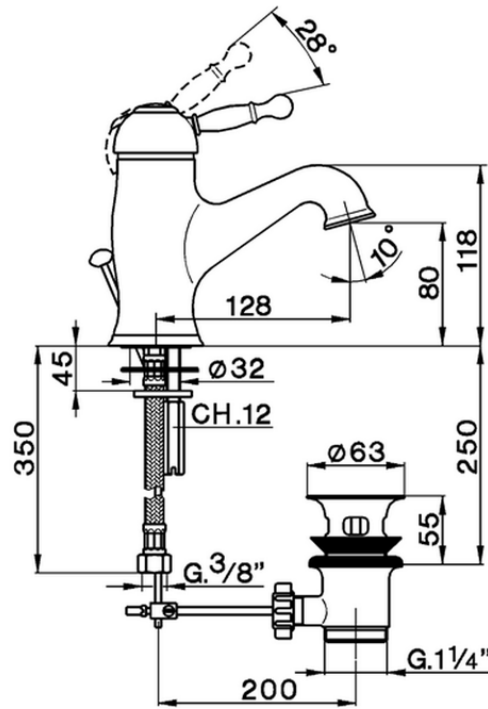

Single lever washbasin mixer ARCANA ROYAL_AY000510

AY000510

<https://en.cisal.it/single-lever-washbasin-mixer-arcana-royal-ay000510>

2026-04-29