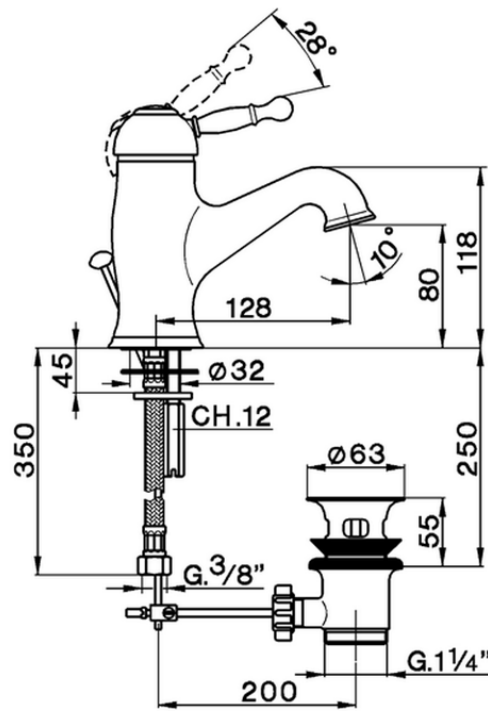

Single lever washbasin mixer ARCANA ROYAL_AY000510

AY000510

<https://en.cisal.it/single-lever-washbasin-mixer-arcana-royal-ay000510>

2026-04-30