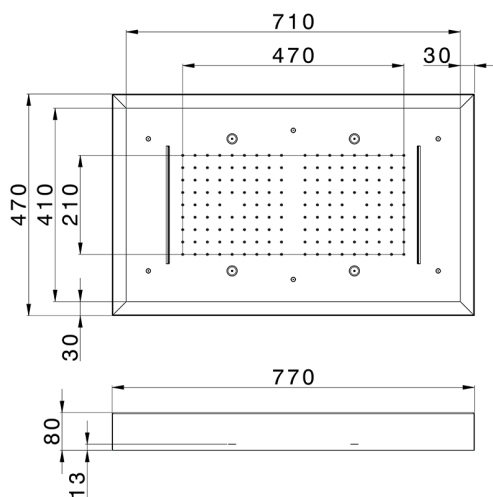

## 770x470 mm Chromotherapy Ceiling showerhead WELLNESS\_ZS0C0180

MODEL **ZS0C0180**

770x470 mm Chromotherapy Ceiling showerhead, with white cover, rain, spraying functions, waterfall, chromotherapy functions, wireless control, Stainless Steel AISI 304