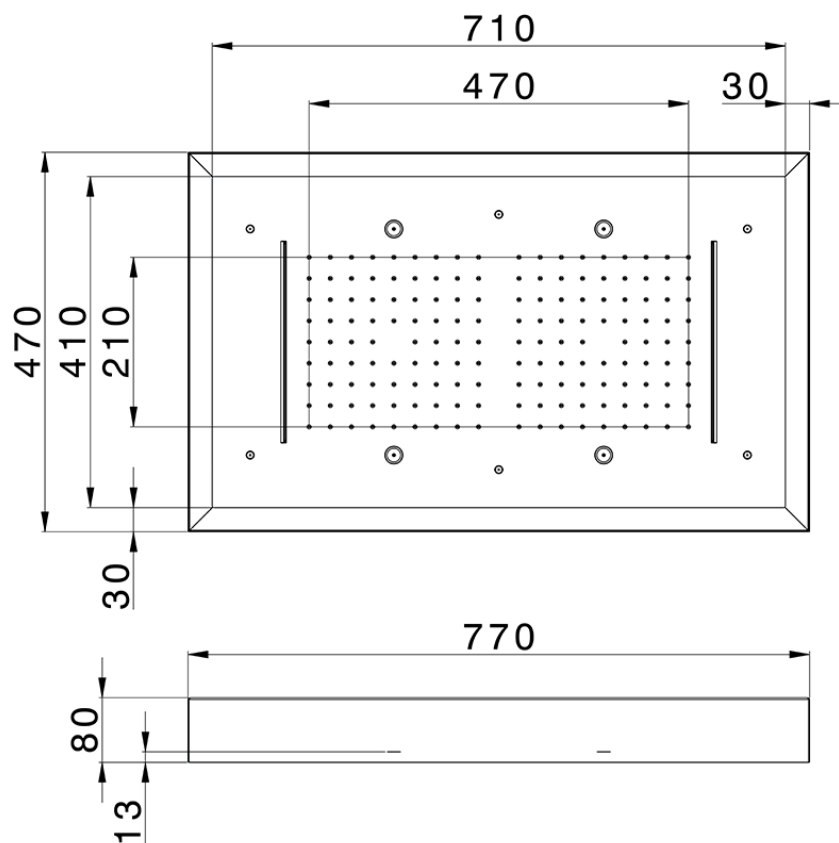

**770x470 mm Chromotherapy Ceiling showerhead WELLNESS\_ZS0C0180**

ZS0C0180

<https://en.cisal.it/770x470-mm-chromotherapy-ceiling-showerhead-wellness-zs0c0180>

2026-05-17