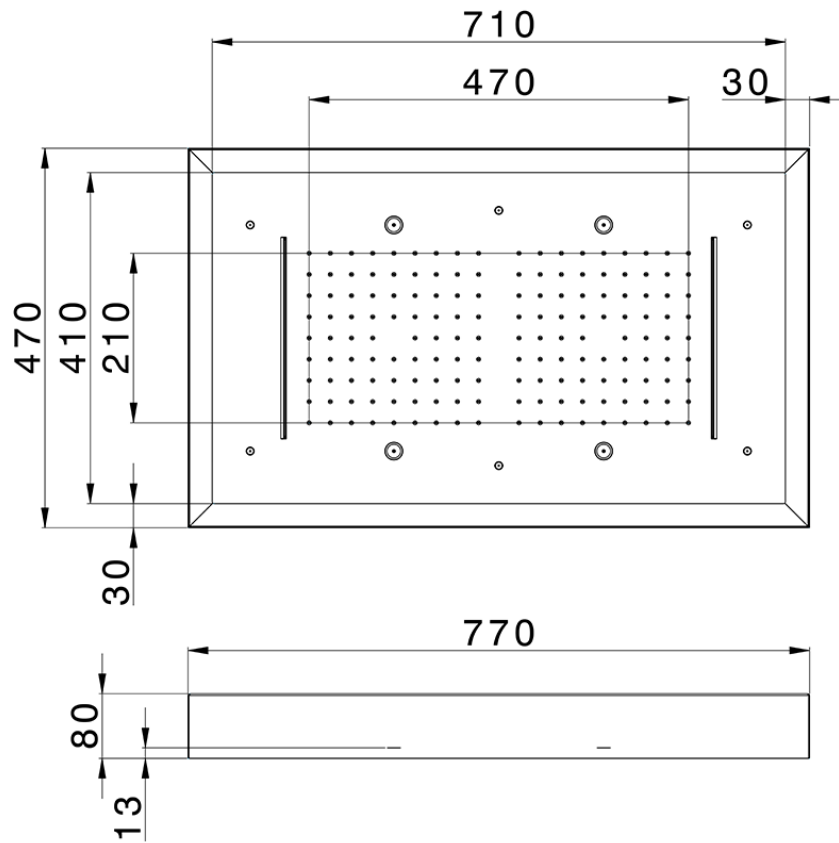

770x470 mm Chromotherapy Ceiling showerhead WELLNESS_ZS0C0180

ZS0C0180

<https://en.cisal.it/770x470-mm-chromotherapy-ceiling-showerhead-wellness-zs0c0180>

2026-06-13