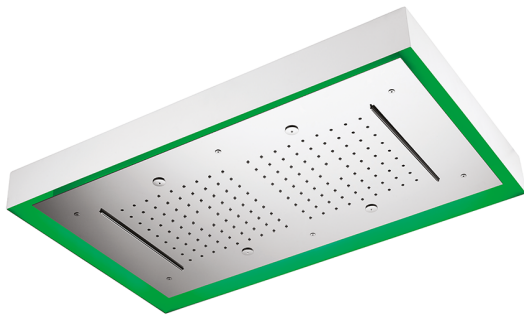

## 770x470 mm Chromotherapy Ceiling showerhead WELLNESS\_ZS0C0180

MODEL **ZS0C0180**

770x470 mm Chromotherapy Ceiling showerhead, with white cover, rain, spraying functions, waterfall, chromotherapy functions, wireless control, Stainless Steel AISI 304

### AVAILABLE FINISHINGS

-  **D1** D1 Brushed Inox
-  **40** 40 Matt Black
-  **4Q** 4Q Matt White
-  **D2** D2 Polished Inox