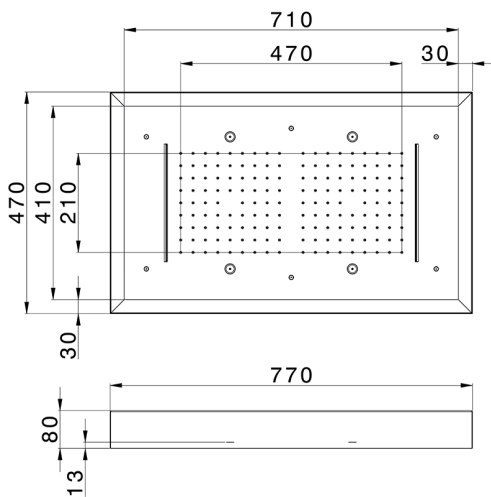

## 770x470 mm Chromotherapy Ceiling showerhead WELLNESS\_ZS0C0180

MODEL **ZS0C0180**

770x470 mm Chromotherapy Ceiling showerhead, with white cover, rain, spraying functions, waterfall, chromotherapy functions, wireless control, Stainless Steel AISI 304