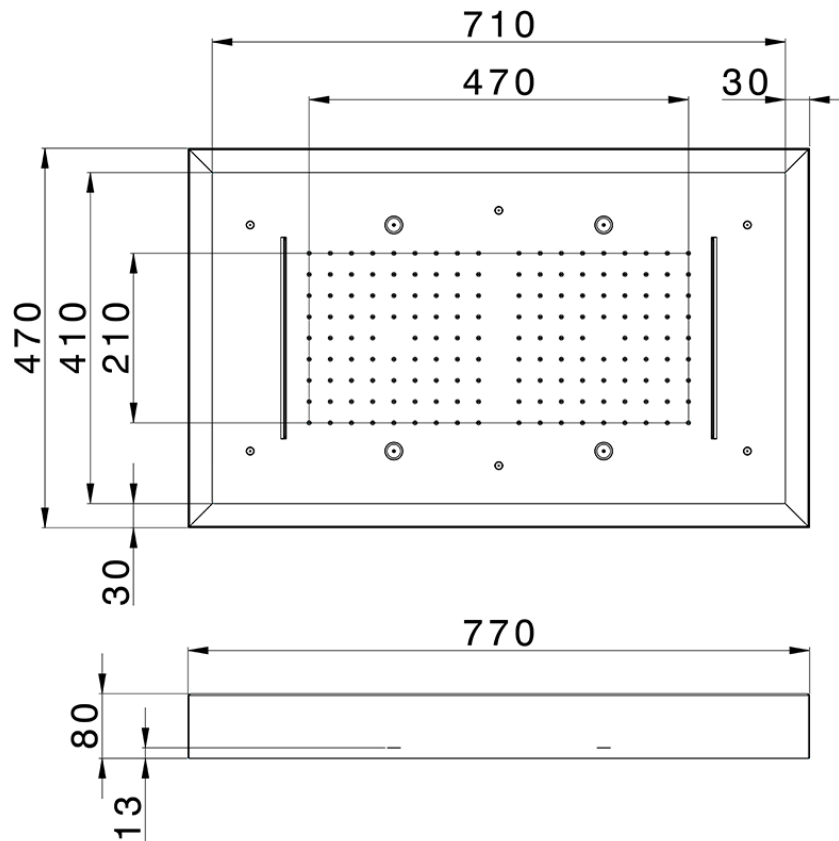

770x470 mm Chromotherapy Ceiling showerhead WELLNESS_ZS0C0180

ZS0C0180

<https://en.cisal.it/770x470-mm-chromotherapy-ceiling-showerhead-wellness-zs0c0180>

2026-04-26