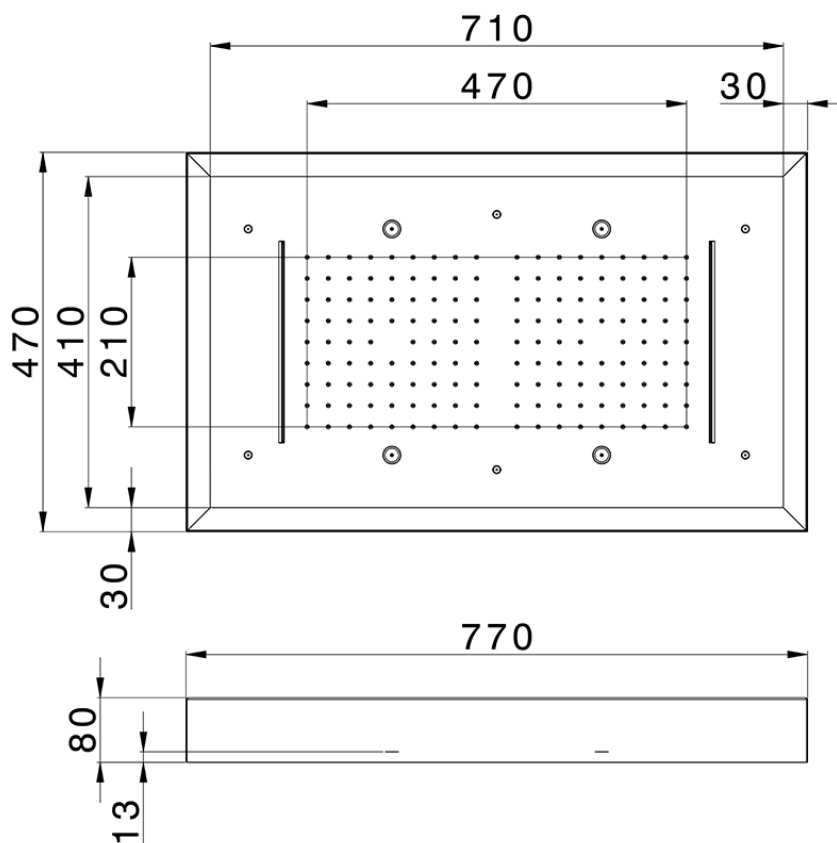

770x470 mm Chromotherapy Ceiling showerhead WELLNESS_ZS0C0180

ZS0C0180

<https://en.cisal.it/770x470-mm-chromotherapy-ceiling-showerhead-wellness-zs0c0180>

2026-04-06