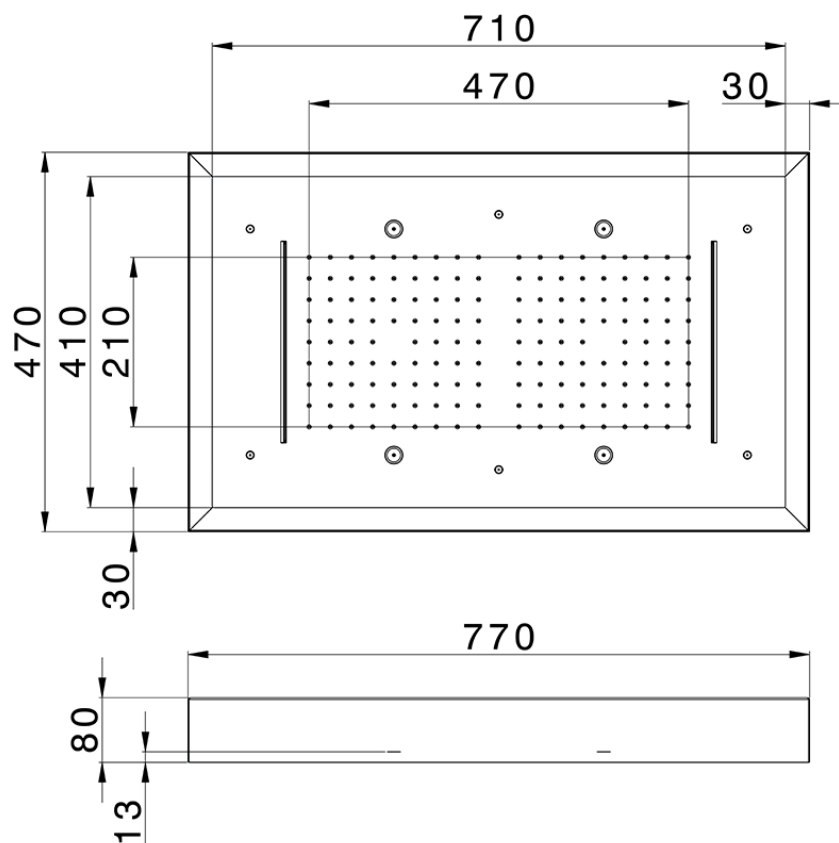

**770x470 mm Chromotherapy Ceiling showerhead WELLNESS\_ZS0C0180**

ZS0C0180

<https://en.cisal.it/770x470-mm-chromotherapy-ceiling-showerhead-wellness-zs0c0180>

2026-06-14