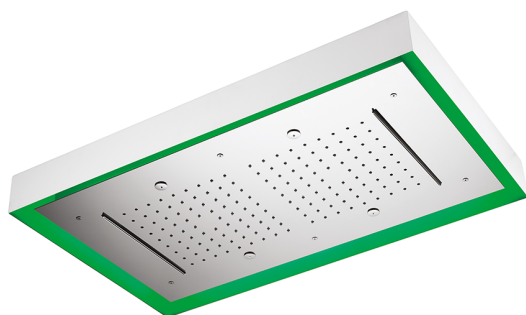

770x470 mm Chromotherapy Ceiling showerhead WELLNESS_ZS0C0180

MODEL **ZS0C0180**

770x470 mm Chromotherapy Ceiling showerhead, with white cover, rain, spraying functions, waterfall, chromotherapy functions, wireless control, Stainless Steel AISI 304

AVAILABLE FINISHINGS

-  **D1** D1 Brushed Inox
-  **40** 40 Matt Black
-  **4Q** 4Q Matt White
-  **D2** D2 Polished Inox

CHARACTERISTICS

2026-05-17