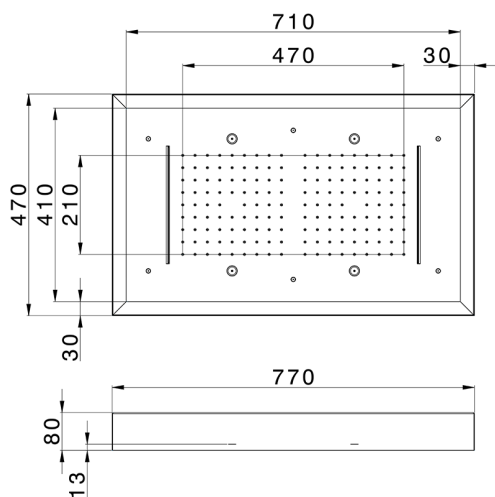

## 770x470 mm Chromotherapy Ceiling showerhead WELLNESS\_ZS0C0180

MODEL **ZS0C0180**

770x470 mm Chromotherapy Ceiling showerhead, with white cover, rain, spraying functions, waterfall, chromotherapy functions, wireless control, Stainless Steel AISI 304