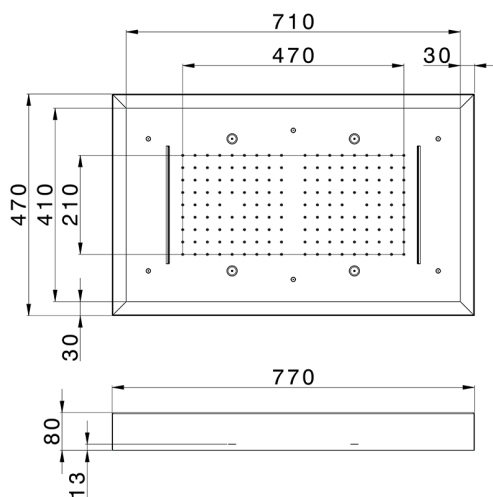

770x470 mm Chromotherapy Ceiling showerhead WELLNESS_ZS0C0180

MODEL **ZS0C0180**

770x470 mm Chromotherapy Ceiling showerhead, with white cover, rain, spraying functions, waterfall, chromotherapy functions, wireless control, Stainless Steel AISI 304