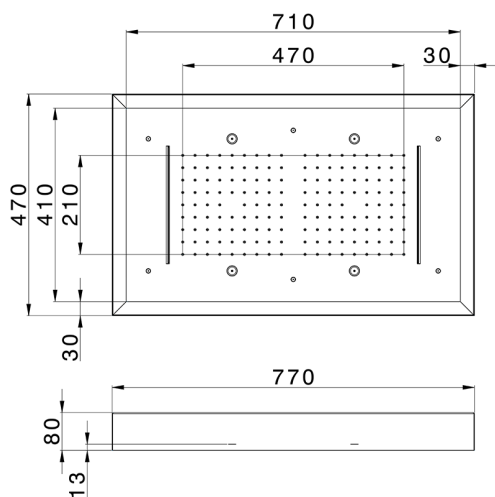

770x470 mm Chromotherapy Ceiling showerhead WELLNESS_ZS0C0180

MODEL **ZS0C0180**

770x470 mm Chromotherapy Ceiling showerhead, with white cover, rain, spraying functions, waterfall, chromotherapy functions, wireless control, Stainless Steel AISI 304