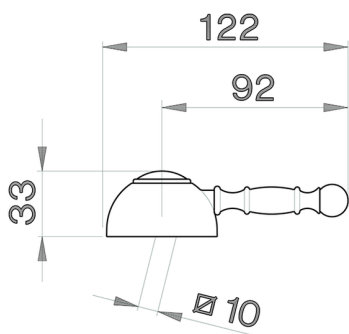

Lever for single lever mixer 'AY' SPARE PARTS_ZZ903700

MODEL **ZZ903700**

Lever for single lever mixer 'AY'

AVAILABLE FINISHINGS

-  **21** 21 Chrome
-  **24** 24 Gold
-  **26** 26 Old Copper
-  **27** 27 Old Bronze
-  **2A** 2A Satin Brushed Nickel
-  **41** 41 White
-  **74** 74 Chrome/Gold