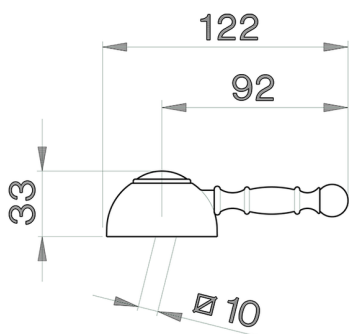

Lever for single lever mixer 'AY' SPARE PARTS_ZZ903700

MODEL **ZZ903700**

Lever for single lever mixer 'AY'

AVAILABLE FINISHINGS

- **21** 21 Chrome
- **24** 24 Gold
- **26** 26 Old Copper
- **27** 27 Old Bronze
- **2A** 2A Satin Brushed Nickel
- **41** 41 White
- **74** 74 Chrome/Gold

CHARACTERISTICS

2024-10-30