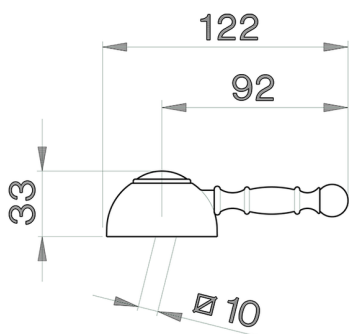

Lever for single lever mixer 'AY' SPARE PARTS_ZZ903700

MODEL **ZZ903700**

Lever for single lever mixer 'AY'

AVAILABLE FINISHINGS

- 21** 21 Chrome
- 24** 24 Gold
- 26** 26 Old Copper
- 27** 27 Old Bronze
- 2A** 2A Satin Brushed Nickel
- 41** 41 White
- 74** 74 Chrome/Gold