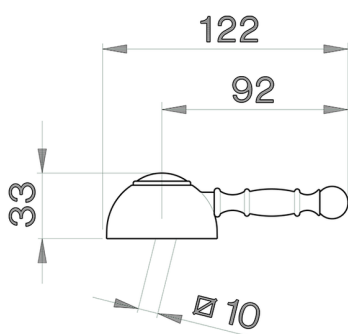

Lever for single lever mixer 'AY' SPARE PARTS_ZZ903700

MODEL **ZZ903700**

Lever for single lever mixer 'AY'

AVAILABLE FINISHINGS

-  **21** 21 Chrome
-  **24** 24 Gold
-  **26** 26 Old Copper
-  **27** 27 Old Bronze
-  **2A** 2A Satin Brushed Nickel
-  **41** 41 White
-  **74** 74 Chrome/Gold