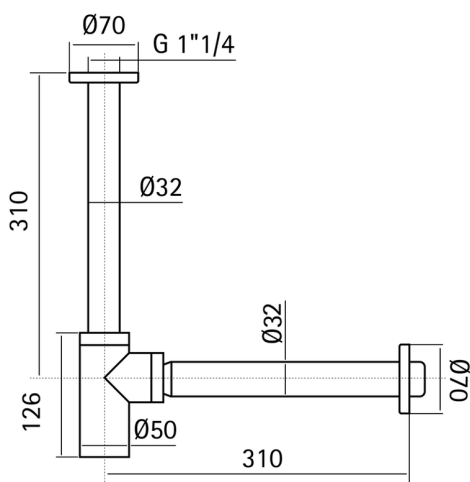

1 1/4 Siphon for wash basin XION_ZA004130

MODEL **ZA004130**

1"1/4 Siphon for wash basin,Inox AISI 304

AVAILABLE FINISHINGS

D1 D1 Brushed Inox

CHARACTERISTICS

2024-12-22