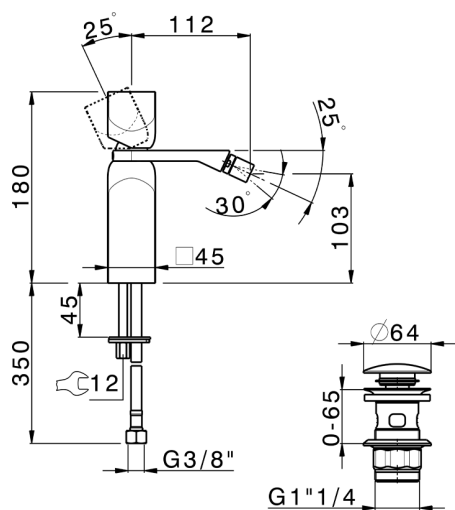

Single lever bidet mixer HI-RISE_RI000554

MODEL **RI000554**

Single lever bidet mixer, with 1"1/4 automatic pop up waste, G.3/8" stainless steel flexible hoses

AVAILABLE FINISHINGS

-  **21** 21 Chrome
-  **24** 24 Gold
-  **2F** 2F Brushed Nickel
-  **2W** 2W Brushed Gold
-  **40** 40 Matt Black
-  **4Q** 4Q Matt White
-  **5G** 5G Rose Gold
-  **6V** 6V Matt White/Brushed Nickel
-  **6X** 6X Matt White/Brushed Gold
-  **7W** 7W Matt Black/Brushed Gold

CHARACTERISTICS

Cartridge Spare Parts

ZZ96550000

25 mm Cartridge

2026-05-17