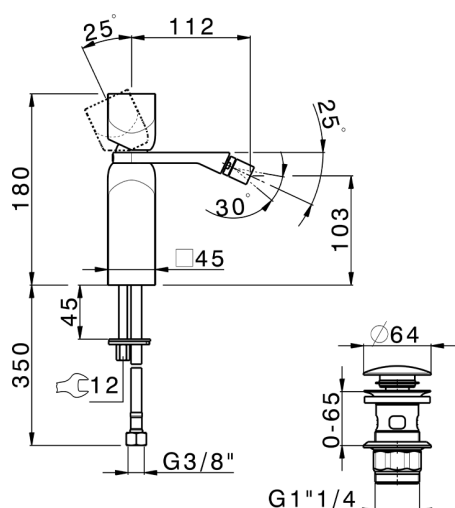

Single lever bidet mixer HI-RISE_RI000554

MODEL **RI000554**

Single lever bidet mixer, with 1"1/4 automatic pop up waste, G.3/8" stainless steel flexible hoses

AVAILABLE FINISHINGS

-  **21** 21 Chrome
-  **24** 24 Gold
-  **2F** 2F Brushed Nickel
-  **2W** 2W Brushed Gold
-  **40** 40 Matt Black
-  **4Q** 4Q Matt White
-  **5G** 5G Rose Gold
-  **6V** 6V Matt White/Brushed Nickel
-  **6X** 6X Matt White/Brushed Gold
-  **7W** 7W Matt Black/Brushed Gold

CHARACTERISTICS

Cartridge Spare Parts

ZZ96550000

25 mm Cartridge

2026-06-13