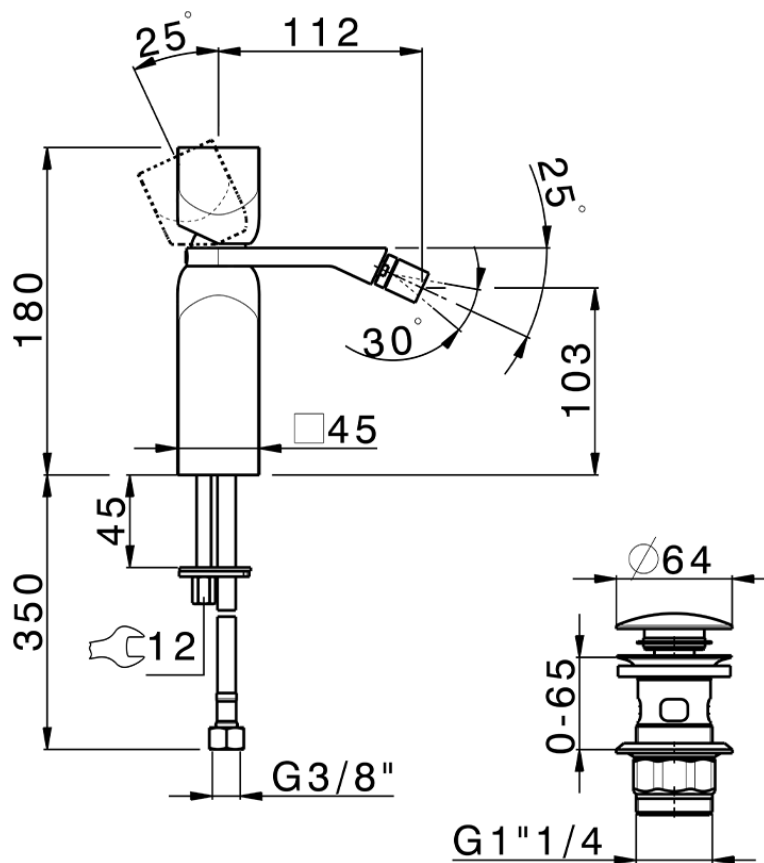

**Single lever bidet mixer HI-RISE\_RI000554**

RI000554

<https://en.cisal.it/single-lever-bidet-mixer-hi-rise-ri000554>

2026-04-06