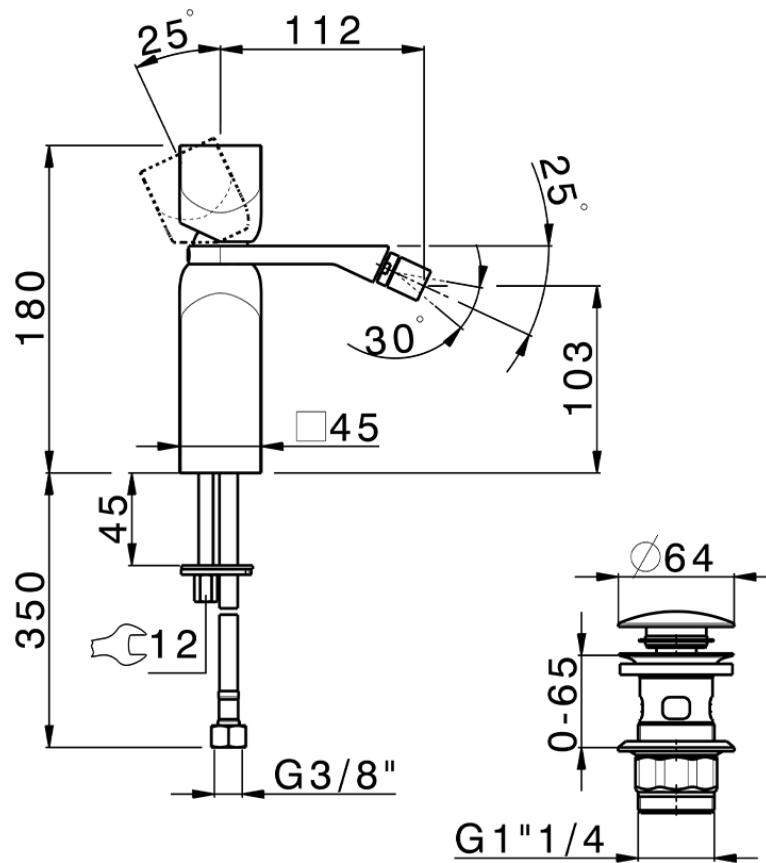

## Single lever bidet mixer HI-RISE\_RI000554

RI000554

<https://en.cisal.it/single-lever-bidet-mixer-hi-rise-ri000554>

2026-04-26