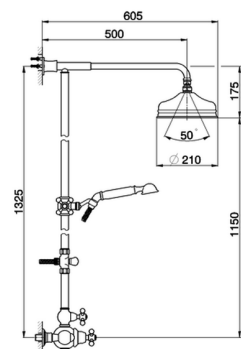

Thermostatic shower column, 2-functions ARCANA CERAMIC_AC004070

MODEL **AC004070**

Thermostatic shower column, 2-functions, 2 outlet diverter, not adjustable riser column, sliding handshower holder, 53 mm Brass Arcana one spray handshower, D.210 mm Brass round showerhead, 150 cm Brass Flexible Hose

AVAILABLE FINISHINGS

-  **21** 21 Chrome
-  **24** 24 Gold
-  **26** 26 Old Copper
-  **27** 27 Old Bronze
-  **2A** 2A Satin Brushed Nickel
-  **74** 74 Chrome/Gold

CHARACTERISTICS

Cartridge Spare Parts **24.04A.PP**