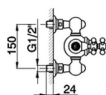

Thermostatic shower column, 2-functions ARCANA CERAMIC_AC004070

MODEL **AC004070**

Thermostatic shower column, 2-functions, 2 outlet diverter, not adjustable riser column, sliding handshower holder, 53 mm Brass Arcana one spray handshower, D.210 mm Brass round showerhead, 150 cm Brass Flexible Hose

AVAILABLE FINISHINGS

-  **21** 21 Chrome
-  **24** 24 Gold
-  **26** 26 Old Copper
-  **27** 27 Old Bronze
-  **2A** 2A Satin Brushed Nickel
-  **74** 74 Chrome/Gold

CHARACTERISTICS

Cartridge Spare Parts **24.04A.PP**