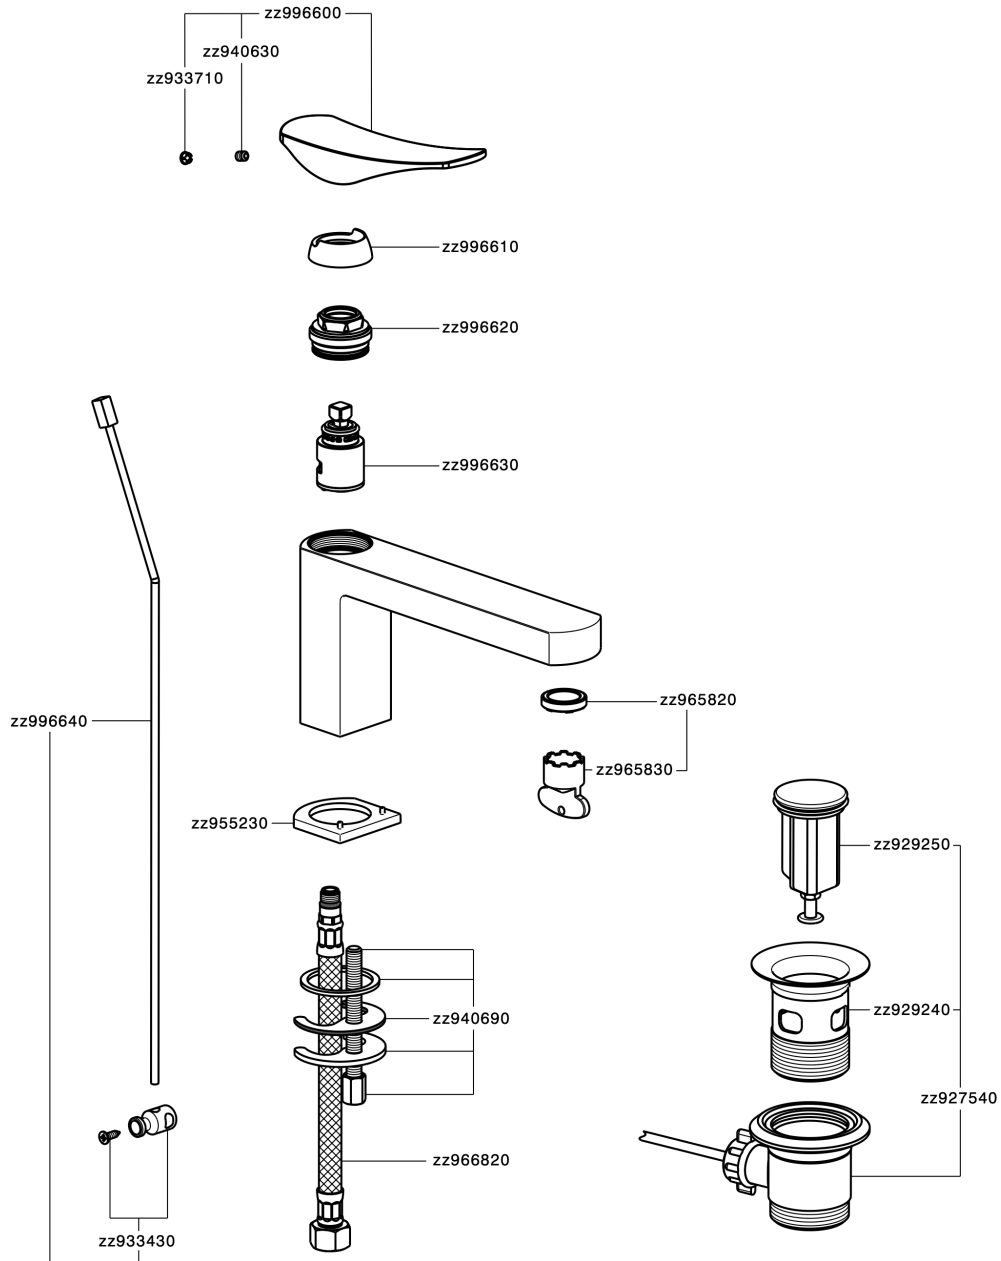

## Single lever washbasin mixer ROADSTER ACCENT\_RA001510

RA001510

<https://en.cisal.it/single-lever-washbasin-mixer-roadster-accent-ra001510>

2024-12-22