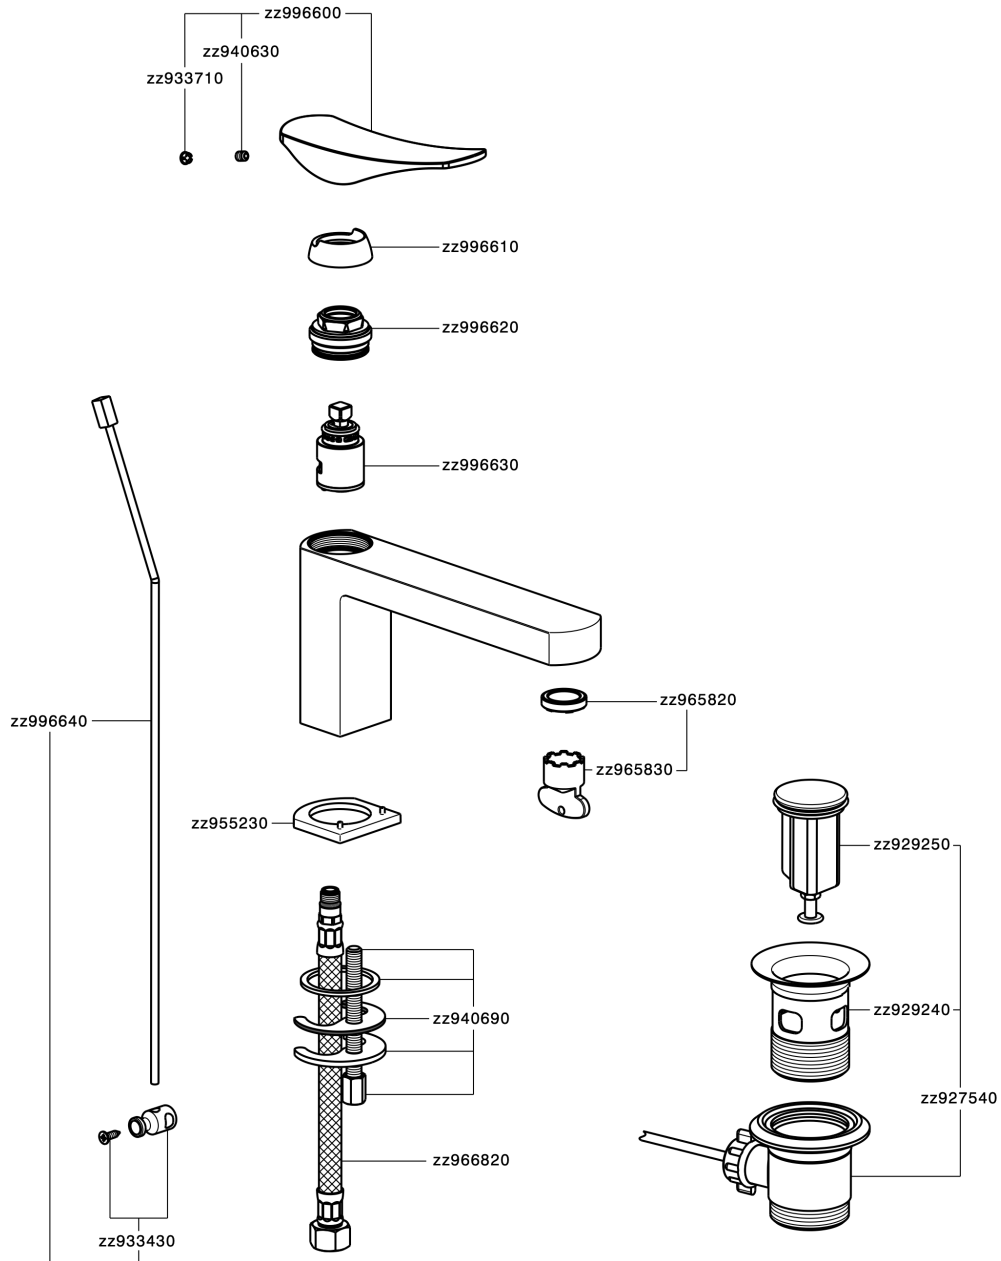

Single lever washbasin mixer ROADSTER ACCENT_RA001510

MODEL **RA001510**

Single lever washbasin mixer, with 1"1/4 automatic pop-up waste, G.3/8" stainless steel flexible hose

AVAILABLE FINISHINGS

-  **21** 21 Chrome
-  **2B** 2B Polished Nickel
-  **2F** 2F Brushed Nickel
-  **2Q** 2Q Black Titanium
-  **40** 40 Matt Black
-  **4Q** 4Q Matt White

CHARACTERISTICS

Cartridge Spare Parts **ZZ99663000**

25 mm Cartridge

Single lever washbasin mixer ROADSTER ACCENT_RA001510

RA001510

<https://en.cisal.it/single-lever-washbasin-mixer-roadster-accent-ra001510>