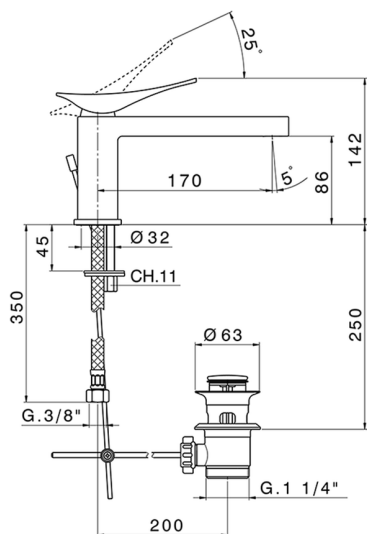

Single lever washbasin mixer ROADSTER ACCENT_RA001510

MODEL **RA001510**

Single lever washbasin mixer, with 1"1/4 automatic pop-up waste, G.3/8" stainless steel flexible hose

AVAILABLE FINISHINGS

-  **21** 21 Chrome
-  **2B** 2B Polished Nickel
-  **2F** 2F Brushed Nickel
-  **2Q** 2Q Black Titanium
-  **40** 40 Matt Black
-  **4Q** 4Q Matt White

CHARACTERISTICS

Cartridge Spare Parts **ZZ99663000**

25 mm Cartridge

Single lever washbasin mixer ROADSTER ACCENT_RA001510

RA001510

<https://en.cisal.it/single-lever-washbasin-mixer-roadster-accent-ra001510>