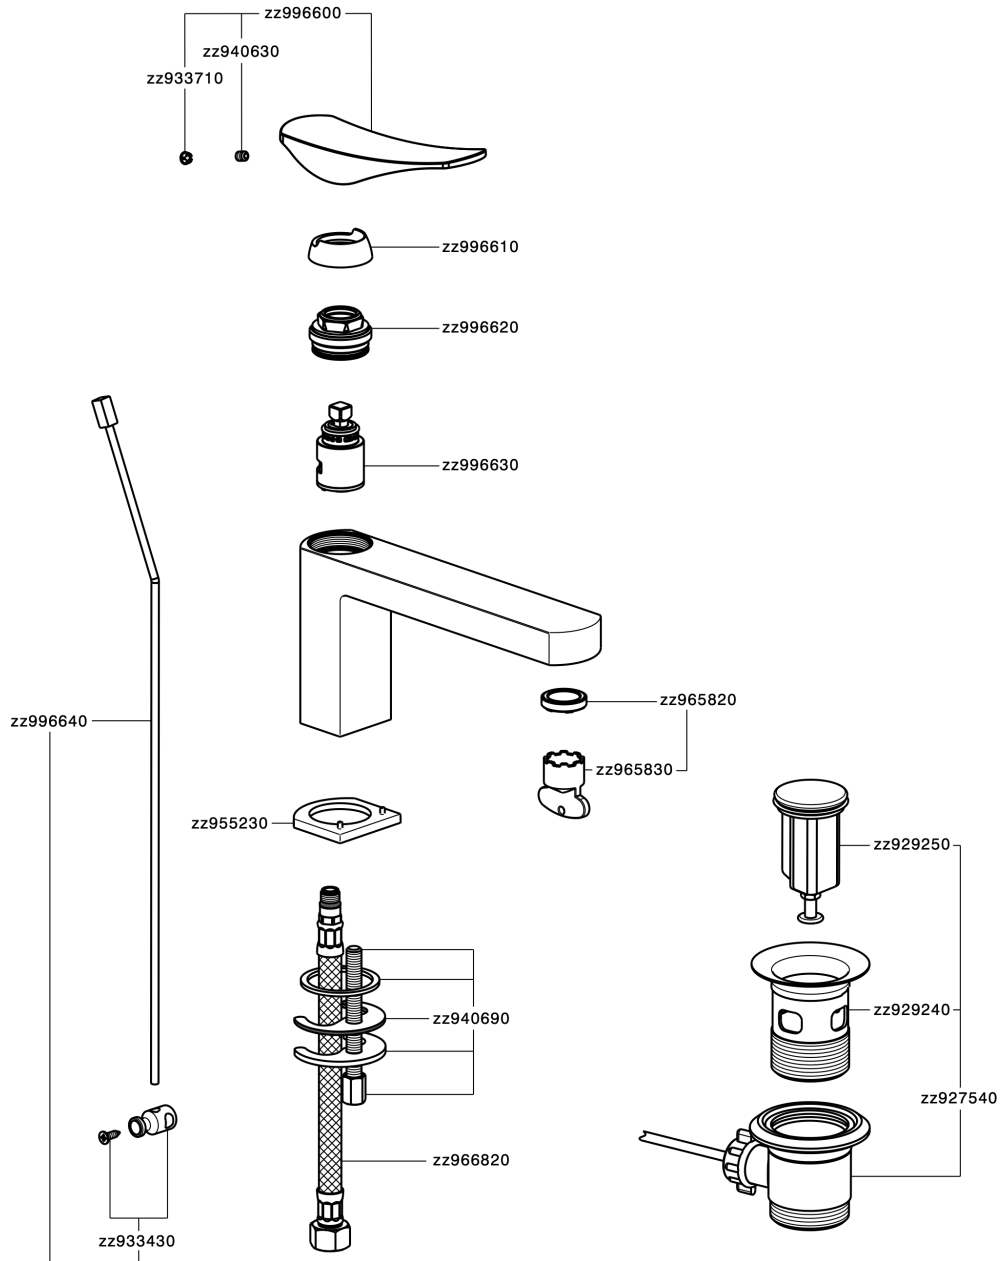

Single lever washbasin mixer ROADSTER ACCENT_RA001510

RA001510

<https://en.cisal.it/single-lever-washbasin-mixer-roadster-accent-ra001510>

2024-12-22