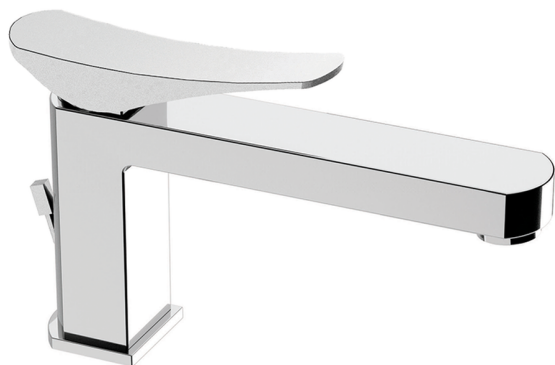

Single lever washbasin mixer ROADSTER ACCENT_RA001510

MODEL **RA001510**

Single lever washbasin mixer, with 1"1/4 automatic pop-up waste, G.3/8" stainless steel flexible hose

AVAILABLE FINISHINGS

-  **21** 21 Chrome
-  **2B** 2B Polished Nickel
-  **2F** 2F Brushed Nickel
-  **2Q** 2Q Black Titanium
-  **40** 40 Matt Black
-  **4Q** 4Q Matt White

CHARACTERISTICS

Cartridge Spare Parts **ZZ99663000**

25 mm Cartridge

Single lever washbasin mixer ROADSTER ACCENT_RA001510

RA001510

<https://en.cisal.it/single-lever-washbasin-mixer-roadster-accent-ra001510>