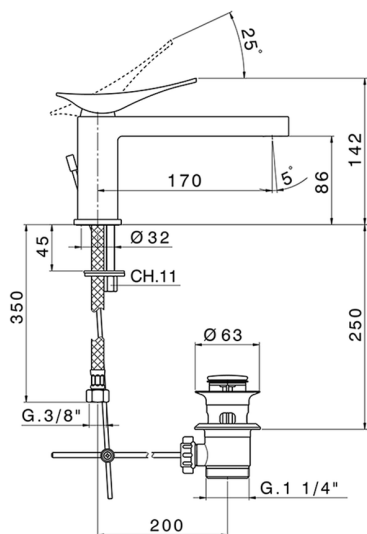

## Single lever washbasin mixer ROADSTER ACCENT\_RA001510

MODEL **RA001510**

Single lever washbasin mixer, with 1"1/4 automatic pop-up waste, G.3/8" stainless steel flexible hose

### CHARACTERISTICS

Cartridge Spare Parts **ZZ99663000**

**25 mm Cartridge**