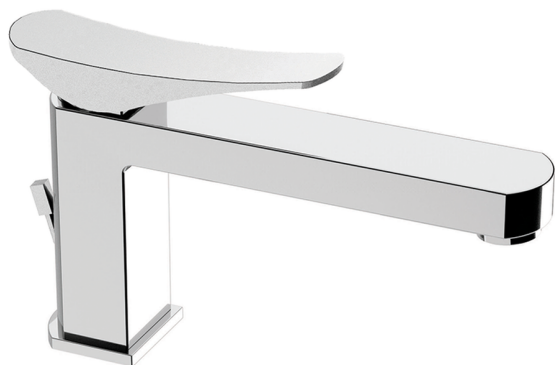

## Single lever washbasin mixer ROADSTER ACCENT\_RA001510

MODEL **RA001510**

Single lever washbasin mixer, with 1"1/4 automatic pop-up waste, G.3/8" stainless steel flexible hose

### AVAILABLE FINISHINGS

-  **21** 21 Chrome
-  **2B** 2B Polished Nickel
-  **2F** 2F Brushed Nickel
-  **2Q** 2Q Black Titanium
-  **40** 40 Matt Black
-  **4Q** 4Q Matt White

## Single lever washbasin mixer ROADSTER ACCENT\_RA001510

RA001510

<https://en.cisal.it/single-lever-washbasin-mixer-roadster-accent-ra001510>

2024-12-22