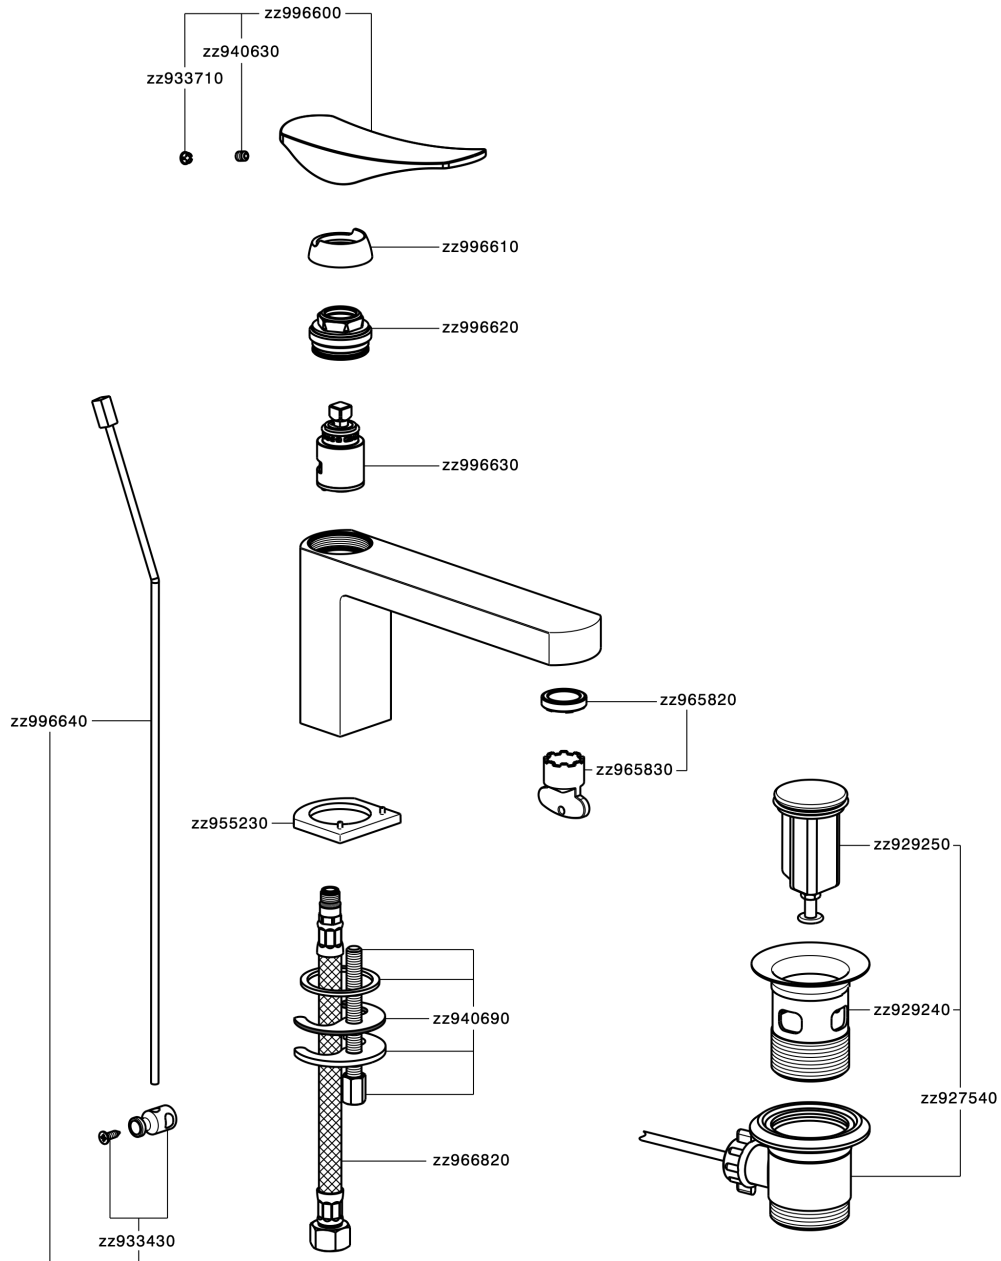

## Single lever washbasin mixer ROADSTER ACCENT\_RA001510

MODEL **RA001510**

Single lever washbasin mixer, with 1"1/4 automatic pop-up waste, G.3/8" stainless steel flexible hose

### CHARACTERISTICS

Cartridge Spare Parts **ZZ99663000**

**25 mm Cartridge**

## Single lever washbasin mixer ROADSTER ACCENT\_RA001510

RA001510

<https://en.cisal.it/single-lever-washbasin-mixer-roadster-accent-ra001510>

2024-12-22