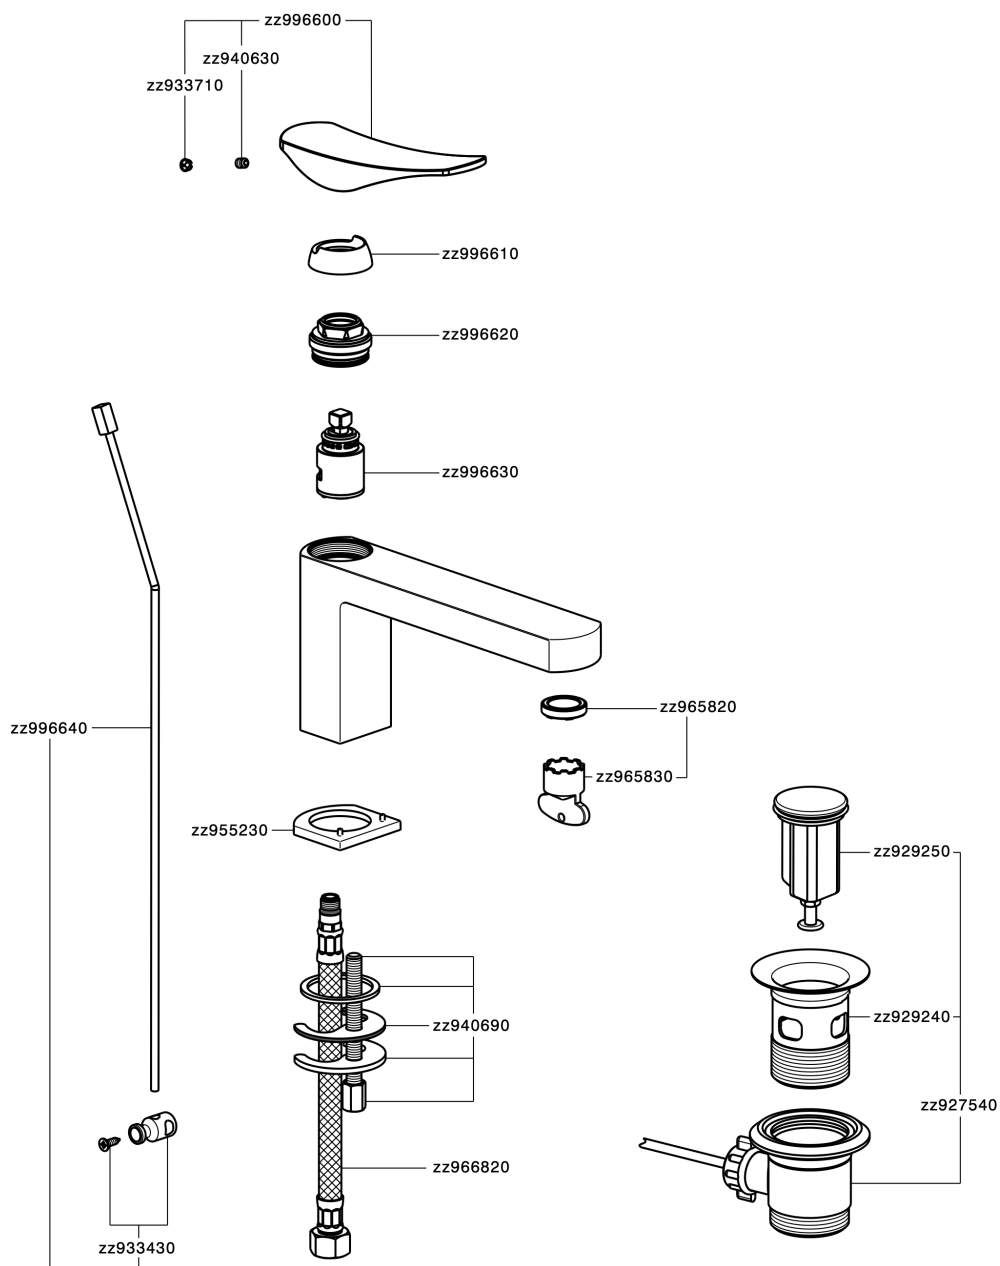

Single lever washbasin mixer ROADSTER ACCENT_RA001510

MODEL **RA001510**

Single lever washbasin mixer, with 1"1/4 automatic pop-up waste, G.3/8" stainless steel flexible hose

AVAILABLE FINISHINGS

-  **21** 21 Chrome
-  **2B** 2B Polished Nickel
-  **2F** 2F Brushed Nickel
-  **2Q** 2Q Black Titanium
-  **40** 40 Matt Black
-  **4Q** 4Q Matt White

CHARACTERISTICS

Cartridge Spare Parts **ZZ99663000**

25 mm Cartridge

Single lever washbasin mixer ROADSTER ACCENT_RA001510

RA001510

<https://en.cisal.it/single-lever-washbasin-mixer-roadster-accent-ra001510>