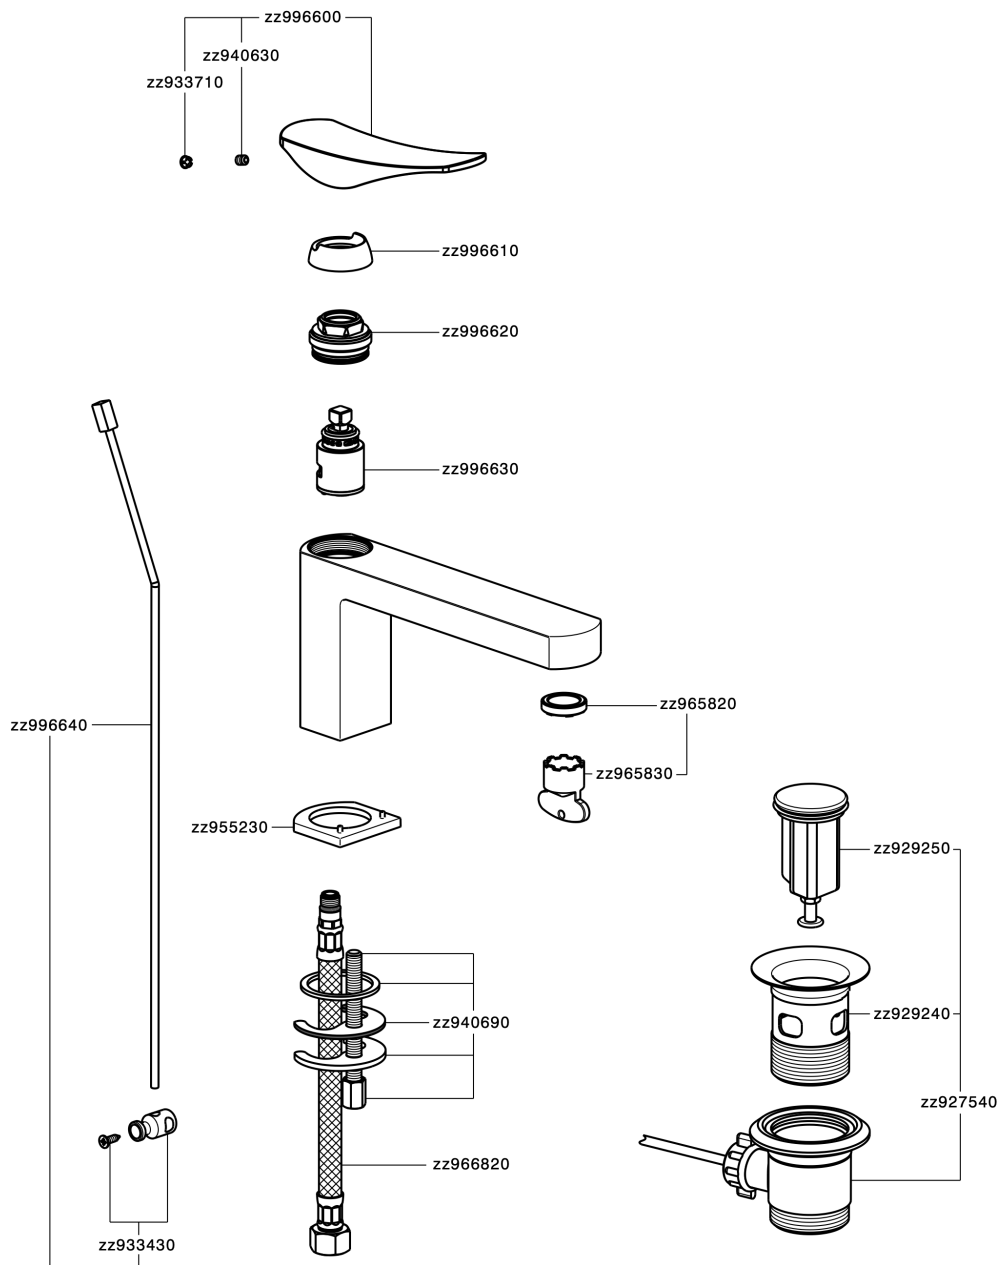

Single lever washbasin mixer ROADSTER ACCENT_RA001510

RA001510

<https://en.cisal.it/single-lever-washbasin-mixer-roadster-accent-ra001510>

2024-12-21