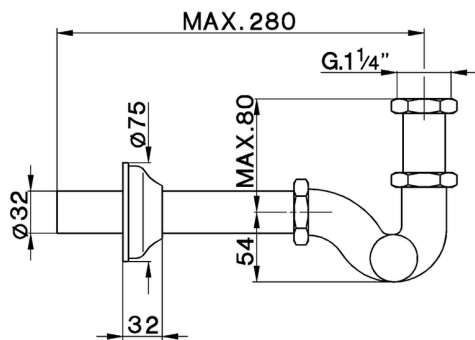

1 1/4 S-shaped siphon COMPONENTS_ZA004110

MODEL **ZA004110**

1"1/4 S-shaped siphon

AVAILABLE FINISHINGS

- **21** 21 Chrome
- **24** 24 Gold
- **26** 26 Old Copper
- **27** 27 Old Bronze
- **2A** 2A Satin Brushed Nickel

CHARACTERISTICS

2025-01-05