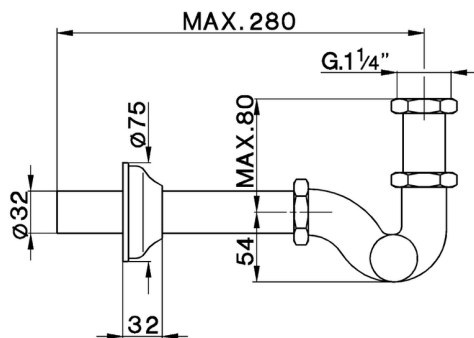

## 1 1/4 S-shaped siphon COMPONENTS\_ZA004110

MODEL **ZA004110**

1"1/4 S-shaped siphon

AVAILABLE FINISHINGS

-  **21** 21 Chrome
-  **24** 24 Gold
-  **26** 26 Old Copper
-  **27** 27 Old Bronze
-  **2A** 2A Satin Brushed Nickel