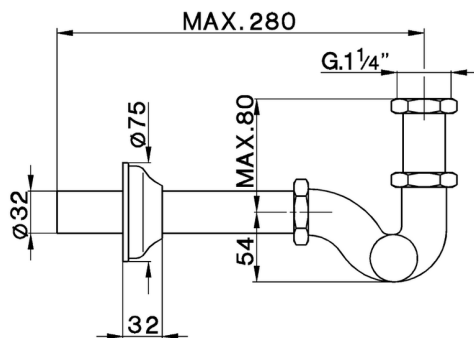

1 1/4 S-shaped siphon COMPONENTS_ZA004110

MODEL **ZA004110**

1"1/4 S-shaped siphon

AVAILABLE FINISHINGS

-  **21** 21 Chrome
-  **24** 24 Gold
-  **26** 26 Old Copper
-  **27** 27 Old Bronze
-  **2A** 2A Satin Brushed Nickel