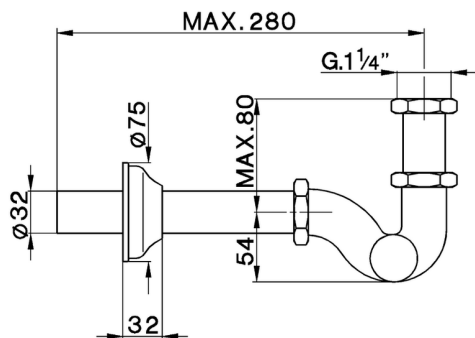

1 1/4 S-shaped siphon COMPONENTS_ZA004110

MODEL **ZA004110**

1"1/4 S-shaped siphon

AVAILABLE FINISHINGS

- **21** 21 Chrome
- **24** 24 Gold
- **26** 26 Old Copper
- **27** 27 Old Bronze
- **2A** 2A Satin Brushed Nickel

CHARACTERISTICS

2025-01-05