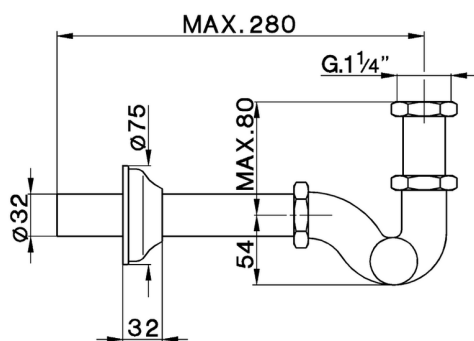

1 1/4 S-shaped siphon COMPONENTS_ZA004110

MODEL **ZA004110**

1"1/4 S-shaped siphon

AVAILABLE FINISHINGS

-  **21** 21 Chrome
-  **24** 24 Gold
-  **26** 26 Old Copper
-  **27** 27 Old Bronze
-  **2A** 2A Satin Brushed Nickel