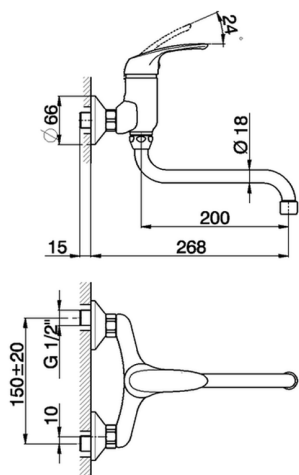

Exposed single lever sink mixer KITCHEN_FL000402

MODEL **FL000402**

Exposed single lever sink mixer, swivel spout

AVAILABLE FINISHINGS

CHARACTERISTICS

Cartridge Spare Parts **ZZ94034000**

35 mm Cartridge

2024-10-18