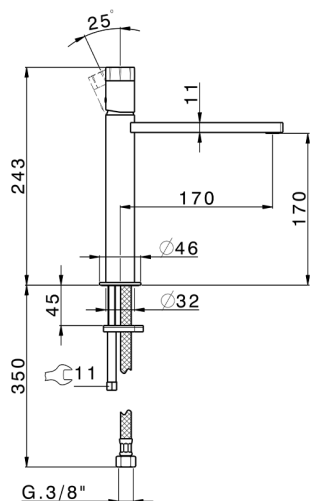

## Single lever 'medium' washbasin mixer MARBLE X32\_X6001504

MODEL **X6001504**

Single lever 'medium' washbasin mixer, without automatic pop-up waste, G.3/8" stainless steel flexible hose, with marble lever, Inox AISI 316L

AVAILABLE FINISHINGS

**5X** 5X Brushed Stainless Steel/Marquina Black Ma

CHARACTERISTICS

Cartridge Spare Parts **ZZ96550000**

**25 mm Cartridge**

## Single lever 'medium' washbasin mixer MARBLE X32\_X6001504

X6001504

<https://en.cisal.it/single-lever-medium-washbasin-mixer-marble-x32-x6001504>

2026-04-06