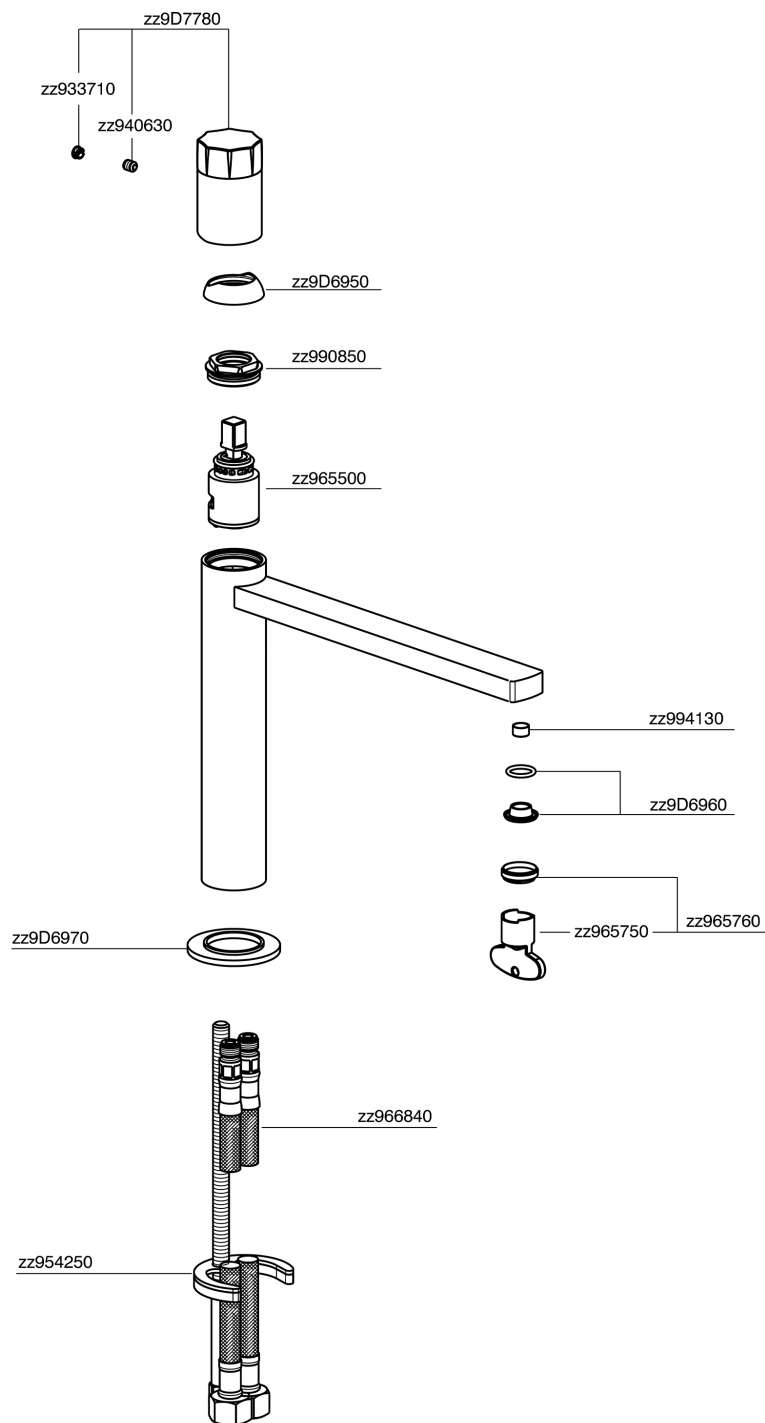

## Single lever 'medium' washbasin mixer MARBLE X32\_X6001504

MODEL **X6001504**

Single lever 'medium' washbasin mixer, without automatic pop-up waste, G.3/8" stainless steel flexible hose, with marble lever, Inox AISI 316L

AVAILABLE FINISHINGS

**5X** 5X Brushed Stainless Steel/Marquina Black Ma

CHARACTERISTICS

Cartridge Spare Parts **ZZ96550000**

**25 mm Cartridge**

## Single lever 'medium' washbasin mixer MARBLE X32\_X6001504

X6001504

<https://en.cisal.it/single-lever-medium-washbasin-mixer-marble-x32-x6001504>

2026-06-13