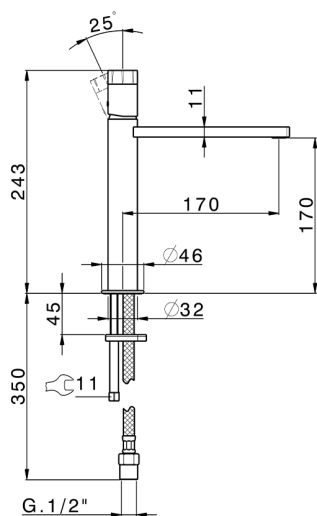

Single lever 'medium' washbasin mixer MARBLE X32_X6001504

MODEL **X6001504**

Single lever 'medium' washbasin mixer, without automatic pop-up waste, G.3/8" stainless steel flexible hose, with marble lever, Inox AISI 316L

AVAILABLE FINISHINGS

5X 5X Brushed Stainless Steel/Marquina Black Ma

CHARACTERISTICS

Cartridge Spare Parts **ZZ96550000**

25 mm Cartridge

Single lever 'medium' washbasin mixer MARBLE X32_X6001504

X6001504

<https://en.cisal.it/single-lever-medium-washbasin-mixer-marble-x32-x6001504>