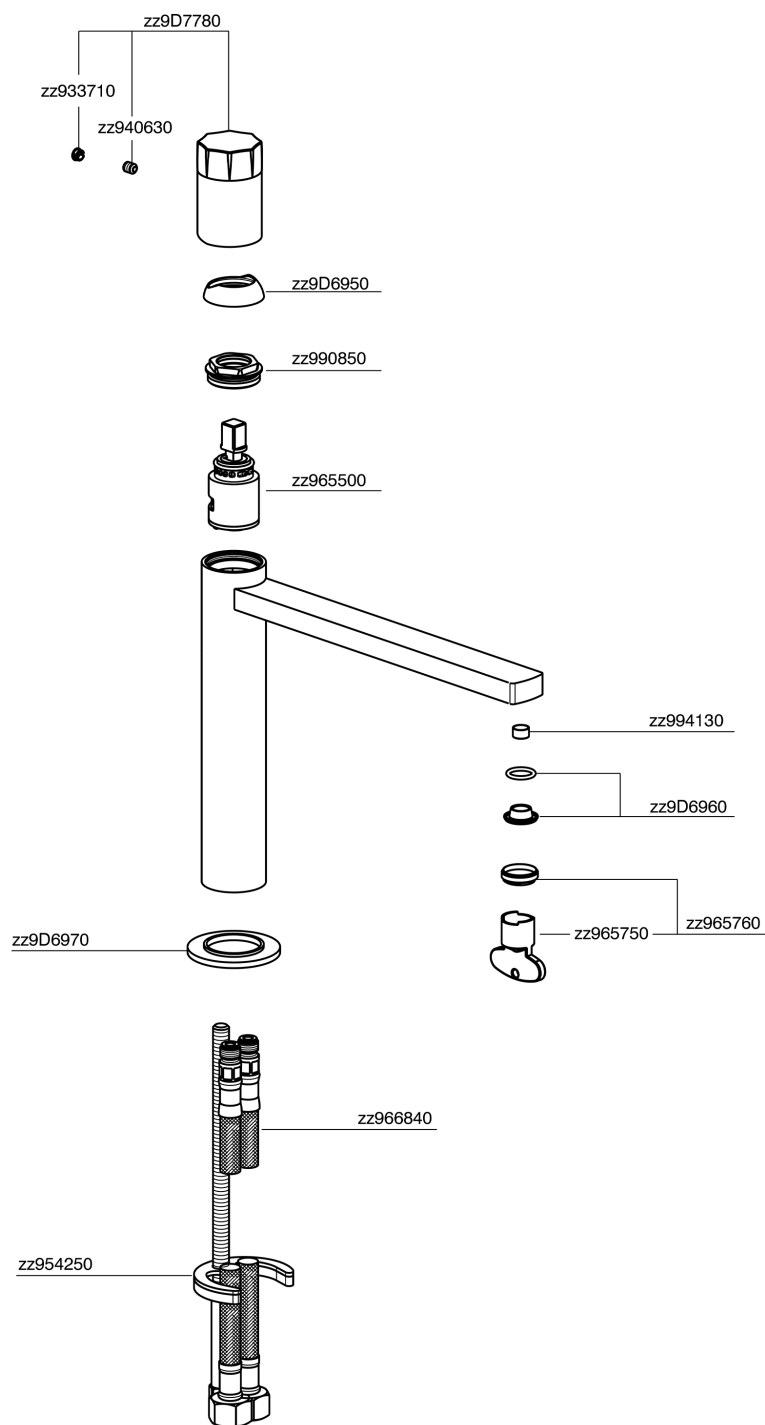

Single lever 'medium' washbasin mixer MARBLE X32_X6001504

MODEL **X6001504**

Single lever 'medium' washbasin mixer, without automatic pop-up waste, G.3/8" stainless steel flexible hose, with marble lever, Inox AISI 316L

AVAILABLE FINISHINGS

5X 5X Brushed Stainless Steel/Marquina Black Ma

CHARACTERISTICS

Cartridge Spare Parts **ZZ96550000**

25 mm Cartridge

Single lever 'medium' washbasin mixer MARBLE X32_X6001504

X6001504

<https://en.cisal.it/single-lever-medium-washbasin-mixer-marble-x32-x6001504>