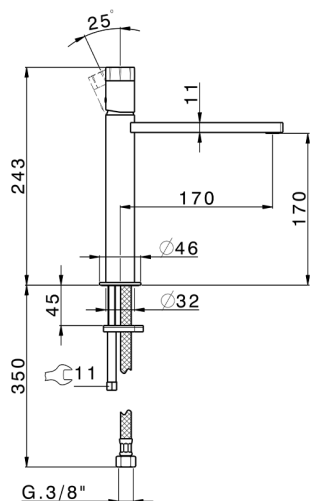

## Single lever 'medium' washbasin mixer MARBLE X32\_X6001504

MODEL **X6001504**

Single lever 'medium' washbasin mixer, without automatic pop-up waste, G.3/8" stainless steel flexible hose, with marble lever, Inox AISI 316L

AVAILABLE FINISHINGS

**5X** 5X Brushed Stainless Steel/Marquina Black Ma

CHARACTERISTICS

Cartridge Spare Parts **ZZ96550000**

**25 mm Cartridge**

## Single lever 'medium' washbasin mixer MARBLE X32\_X6001504

X6001504

<https://en.cisal.it/single-lever-medium-washbasin-mixer-marble-x32-x6001504>

2026-05-17