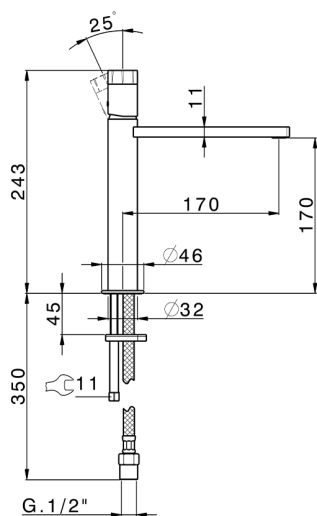

## Single lever 'medium' washbasin mixer MARBLE X32\_X6001504

MODEL **X6001504**

Single lever 'medium' washbasin mixer, without automatic pop-up waste, G.3/8" stainless steel flexible hose, with marble lever, Inox AISI 316L

AVAILABLE FINISHINGS

**5X** 5X Brushed Stainless Steel/Marquina Black Ma

CHARACTERISTICS

Cartridge Spare Parts **ZZ96550000**

**25 mm Cartridge**

## Single lever 'medium' washbasin mixer MARBLE X32\_X6001504

X6001504

<https://en.cisal.it/single-lever-medium-washbasin-mixer-marble-x32-x6001504>

2026-06-13