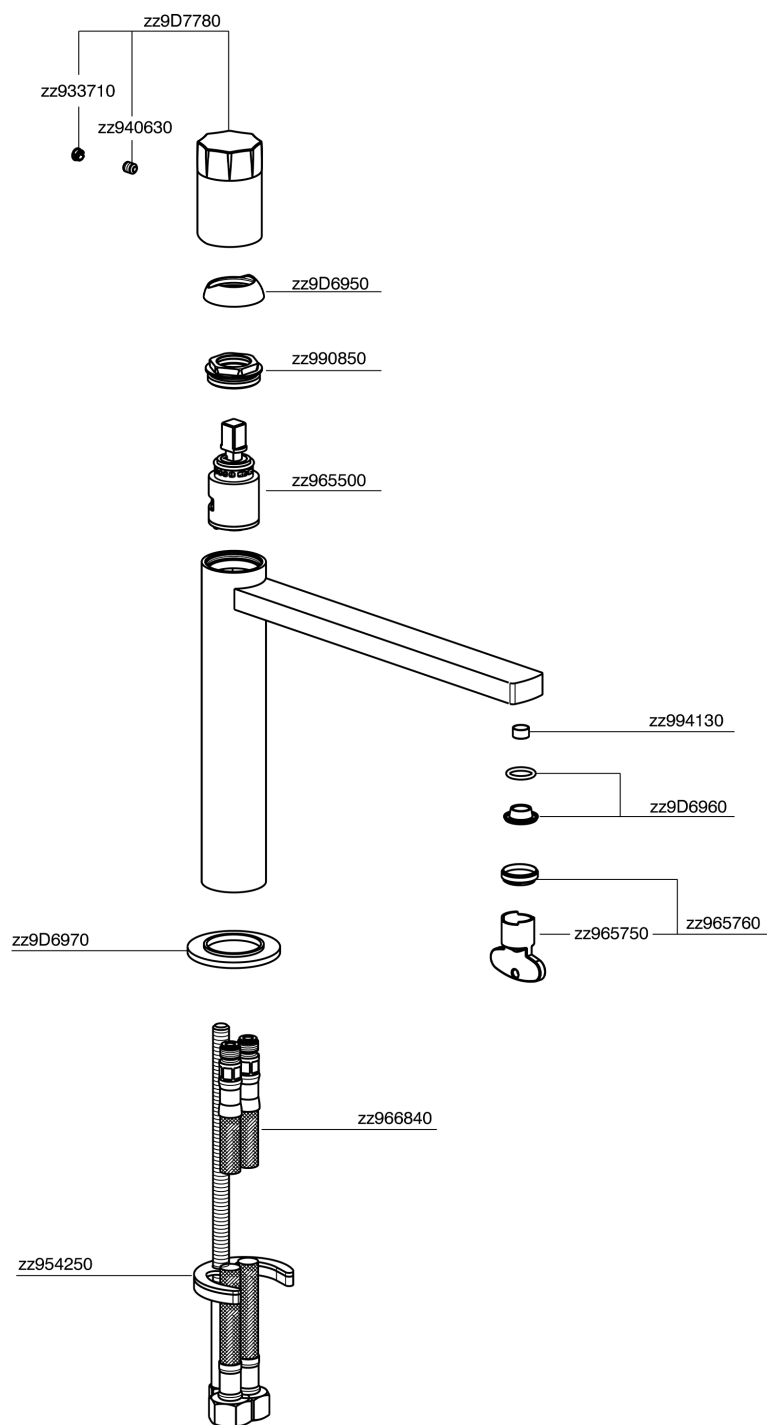

## Single lever 'medium' washbasin mixer MARBLE X32\_X6001504

MODEL **X6001504**

Single lever 'medium' washbasin mixer, without automatic pop-up waste, G.3/8" stainless steel flexible hose, with marble lever, Inox AISI 316L

AVAILABLE FINISHINGS

**5X** 5X Brushed Stainless Steel/Marquina Black Ma

CHARACTERISTICS

Cartridge Spare Parts **ZZ96550000**

**25 mm Cartridge**

## Single lever 'medium' washbasin mixer MARBLE X32\_X6001504

X6001504

<https://en.cisal.it/single-lever-medium-washbasin-mixer-marble-x32-x6001504>

2026-04-06