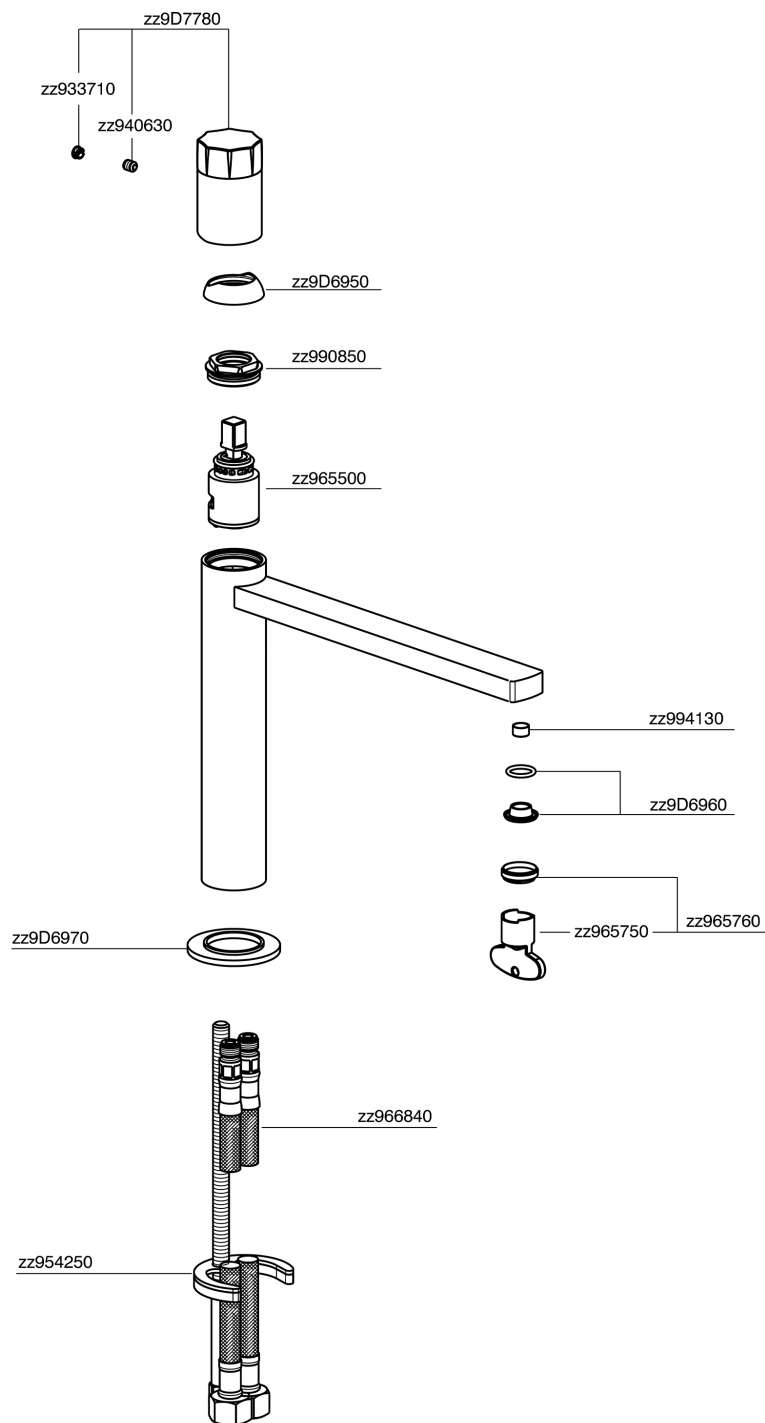

Single lever 'medium' washbasin mixer MARBLE X32_X6001504

MODEL **X6001504**

Single lever 'medium' washbasin mixer, without automatic pop-up waste, G.3/8" stainless steel flexible hose, with marble lever, Inox AISI 316L

AVAILABLE FINISHINGS

5X 5X Brushed Stainless Steel/Marquina Black Ma

CHARACTERISTICS

Cartridge Spare Parts **ZZ96550000**

25 mm Cartridge

Single lever 'medium' washbasin mixer MARBLE X32_X6001504

X6001504

<https://en.cisal.it/single-lever-medium-washbasin-mixer-marble-x32-x6001504>