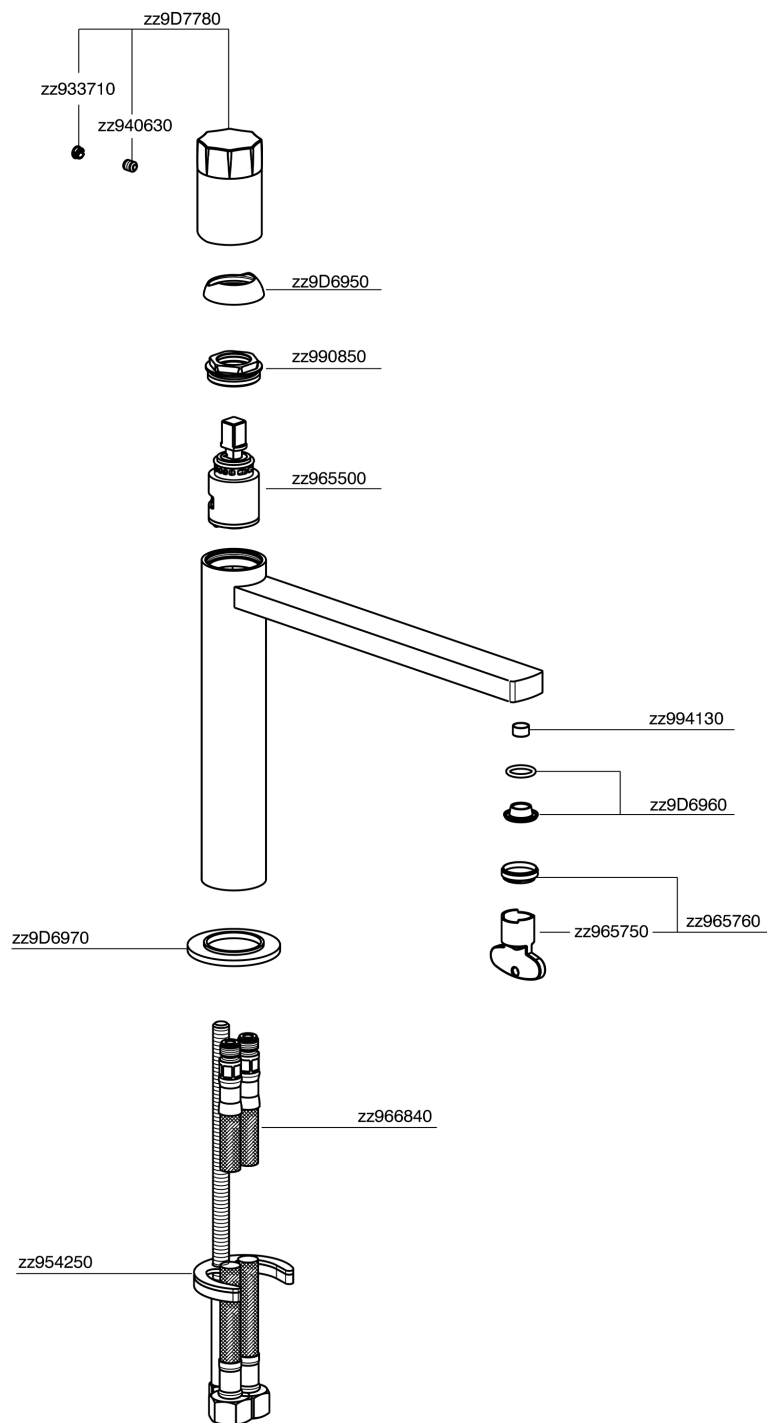

## Single lever 'medium' washbasin mixer MARBLE X32\_X6001504

MODEL **X6001504**

Single lever 'medium' washbasin mixer, without automatic pop-up waste, G.3/8" stainless steel flexible hose, with marble lever, Inox AISI 316L

AVAILABLE FINISHINGS

**5X** 5X Brushed Stainless Steel/Marquina Black Ma

CHARACTERISTICS

Cartridge Spare Parts **ZZ96550000**

**25 mm Cartridge**

## Single lever 'medium' washbasin mixer MARBLE X32\_X6001504

X6001504

<https://en.cisal.it/single-lever-medium-washbasin-mixer-marble-x32-x6001504>

2026-05-17