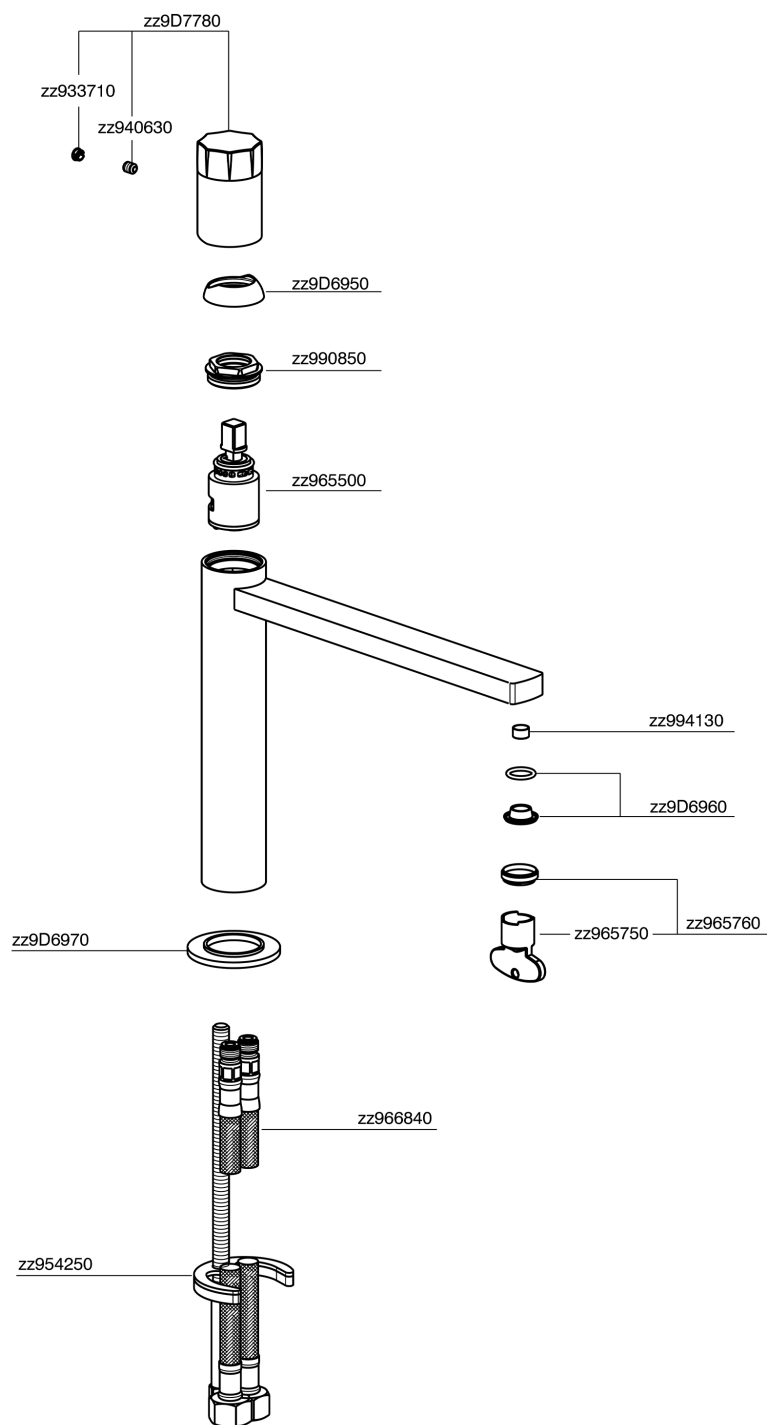

Single lever 'medium' washbasin mixer MARBLE X32_X6001504

X6001504

<https://en.cisal.it/single-lever-medium-washbasin-mixer-marble-x32-x6001504>

2026-06-13