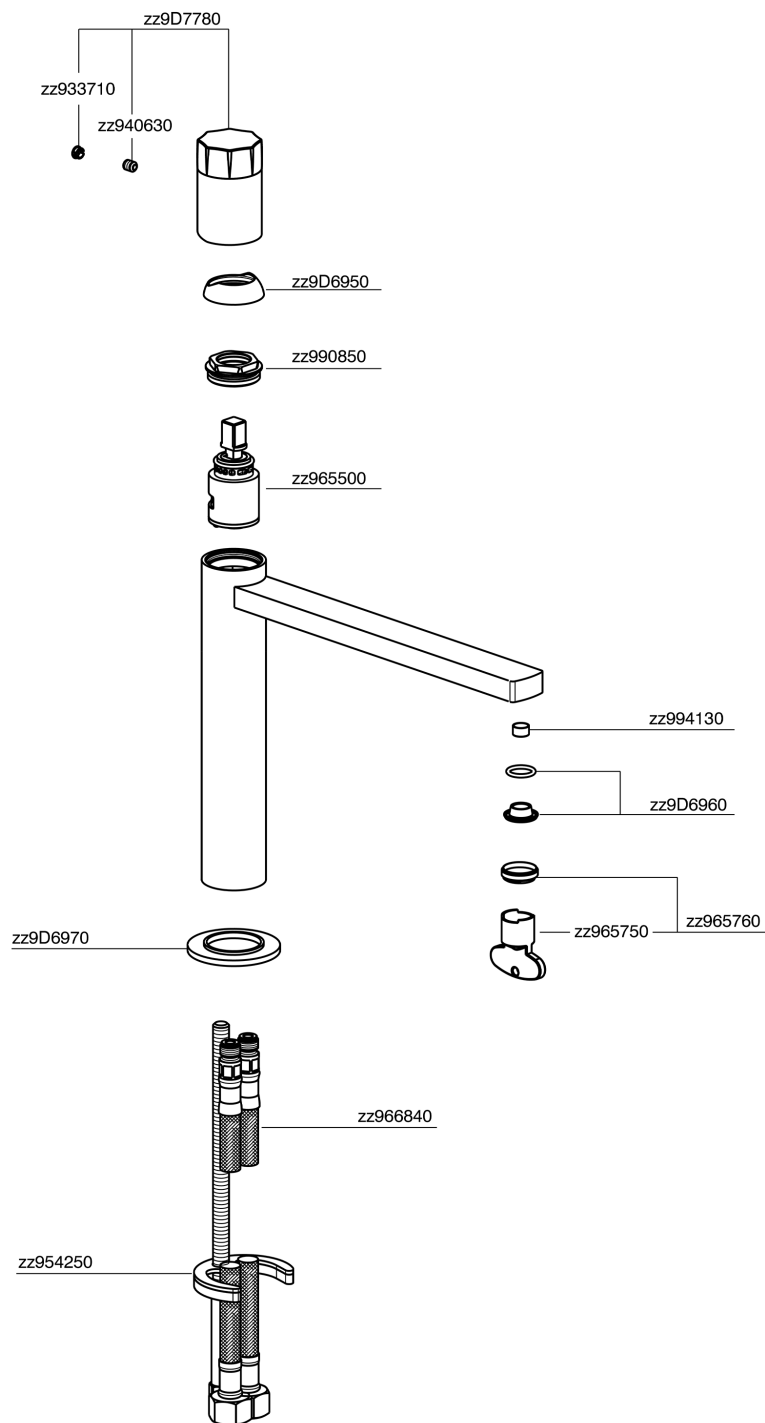

Single lever 'medium' washbasin mixer MARBLE X32_X6001504

X6001504

<https://en.cisal.it/single-lever-medium-washbasin-mixer-marble-x32-x6001504>

2026-05-17