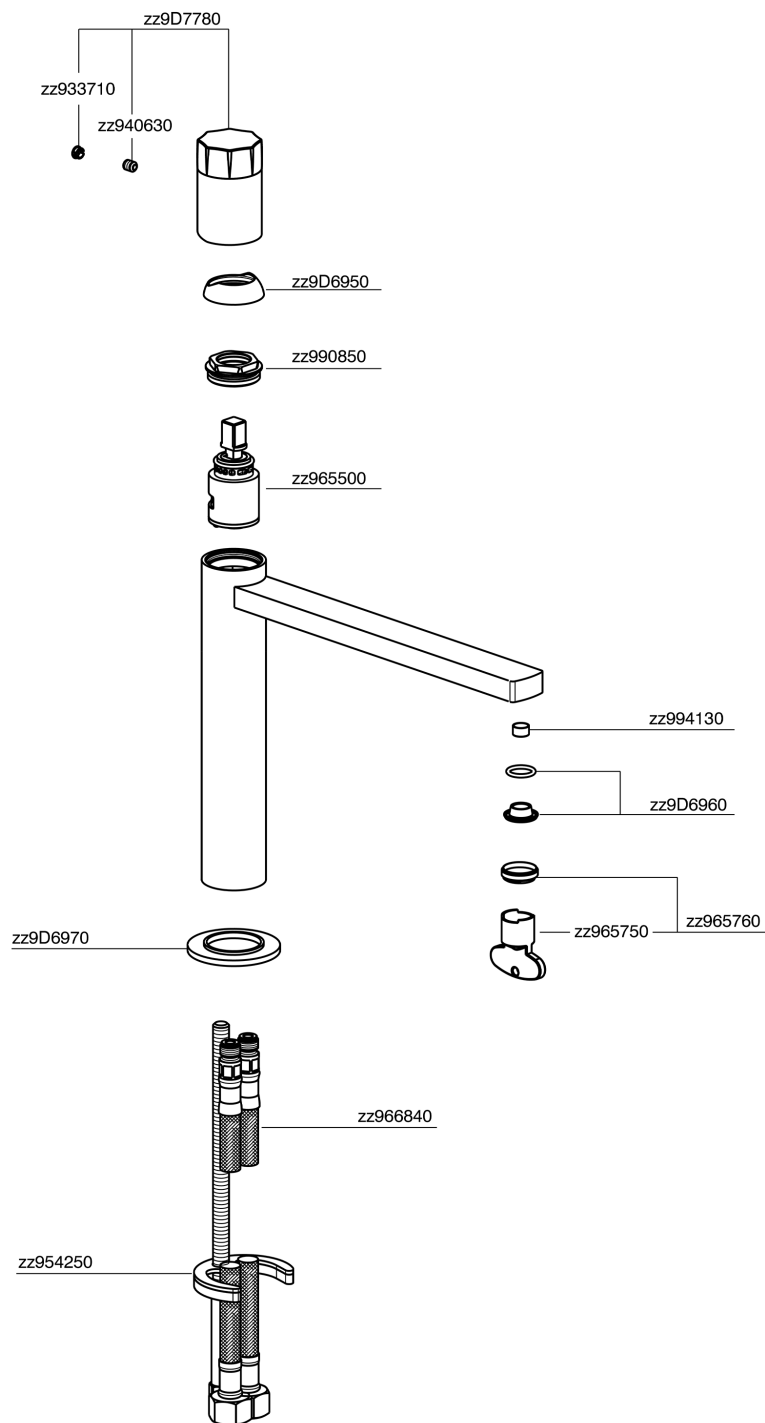

Single lever 'medium' washbasin mixer MARBLE X32_X6001504

X6001504

<https://en.cisal.it/single-lever-medium-washbasin-mixer-marble-x32-x6001504>

2026-06-14