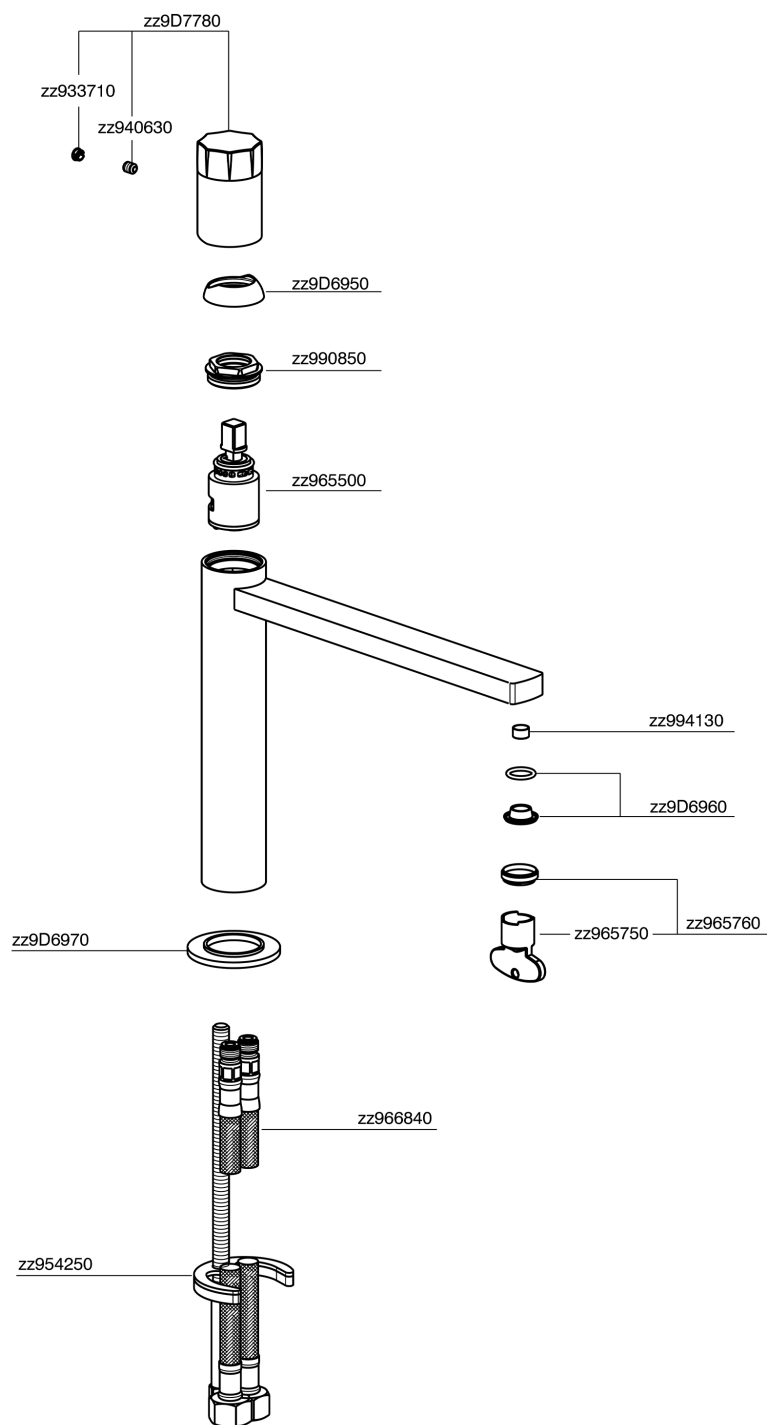

Single lever 'medium' washbasin mixer MARBLE X32_X6001504

X6001504

<https://en.cisal.it/single-lever-medium-washbasin-mixer-marble-x32-x6001504>

2026-04-06