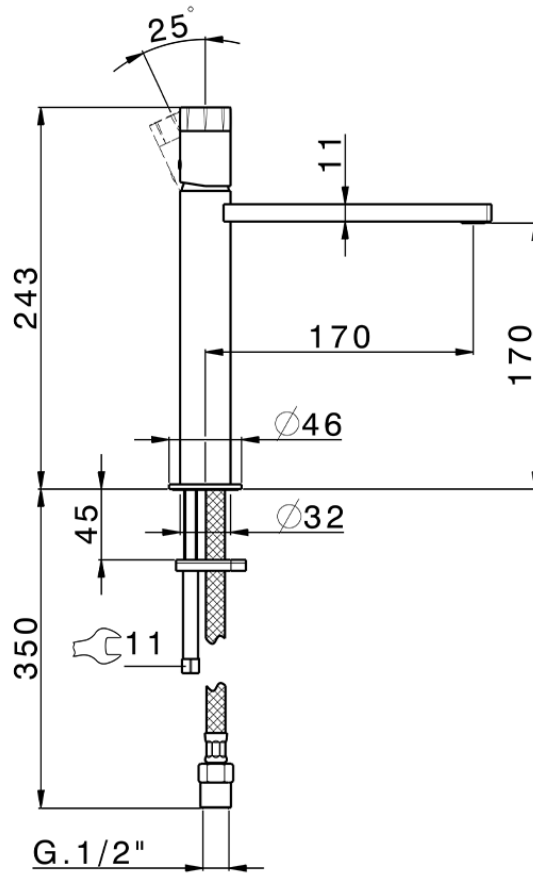

Single lever 'medium' washbasin mixer MARBLE X32_X6001504

X6001504

<https://en.cisal.it/single-lever-medium-washbasin-mixer-marble-x32-x6001504>

2026-06-13