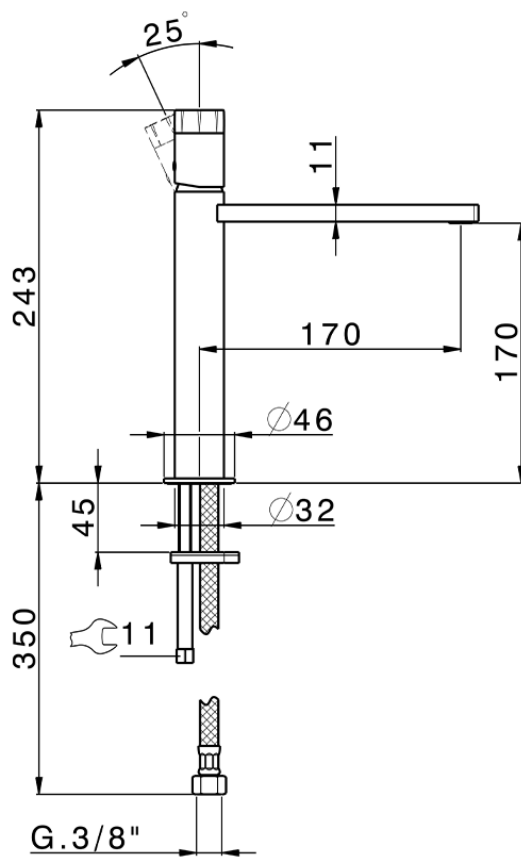

## Single lever 'medium' washbasin mixer MARBLE X32\_X6001504

X6001504

<https://en.cisal.it/single-lever-medium-washbasin-mixer-marble-x32-x6001504>

2026-04-06