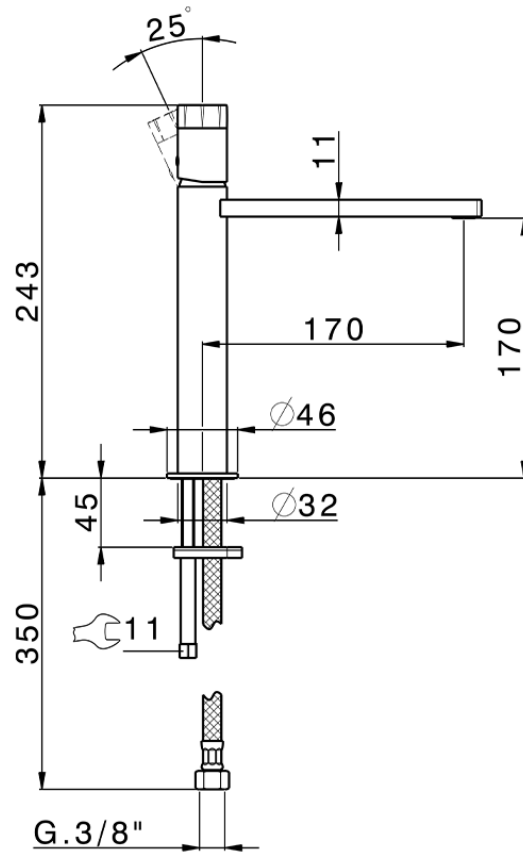

## Single lever 'medium' washbasin mixer MARBLE X32\_X6001504

X6001504

<https://en.cisal.it/single-lever-medium-washbasin-mixer-marble-x32-x6001504>

2026-05-17