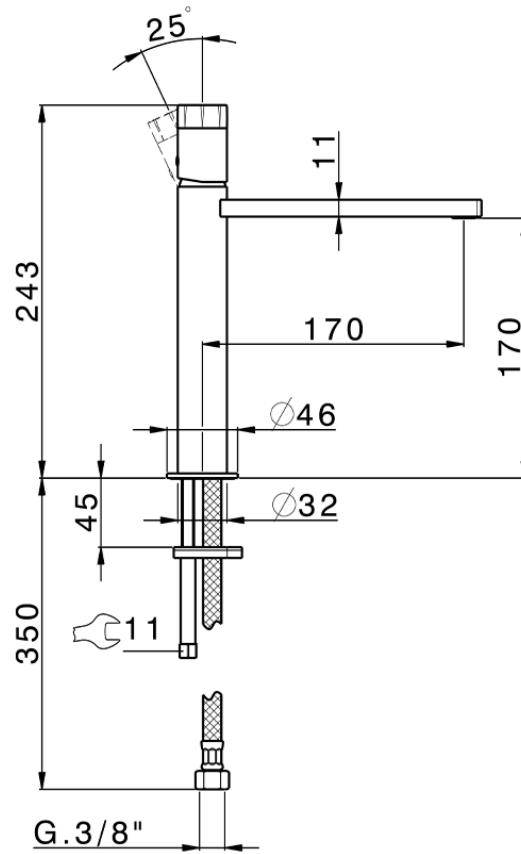

## Single lever 'medium' washbasin mixer MARBLE X32\_X6001504

X6001504

<https://en.cisal.it/single-lever-medium-washbasin-mixer-marble-x32-x6001504>

2026-04-26