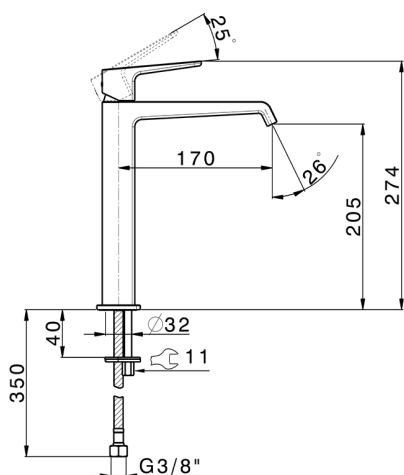

CHARACTERISTICS

Cartridge Spare Parts **ZZ96550000**

25 mm Cartridge