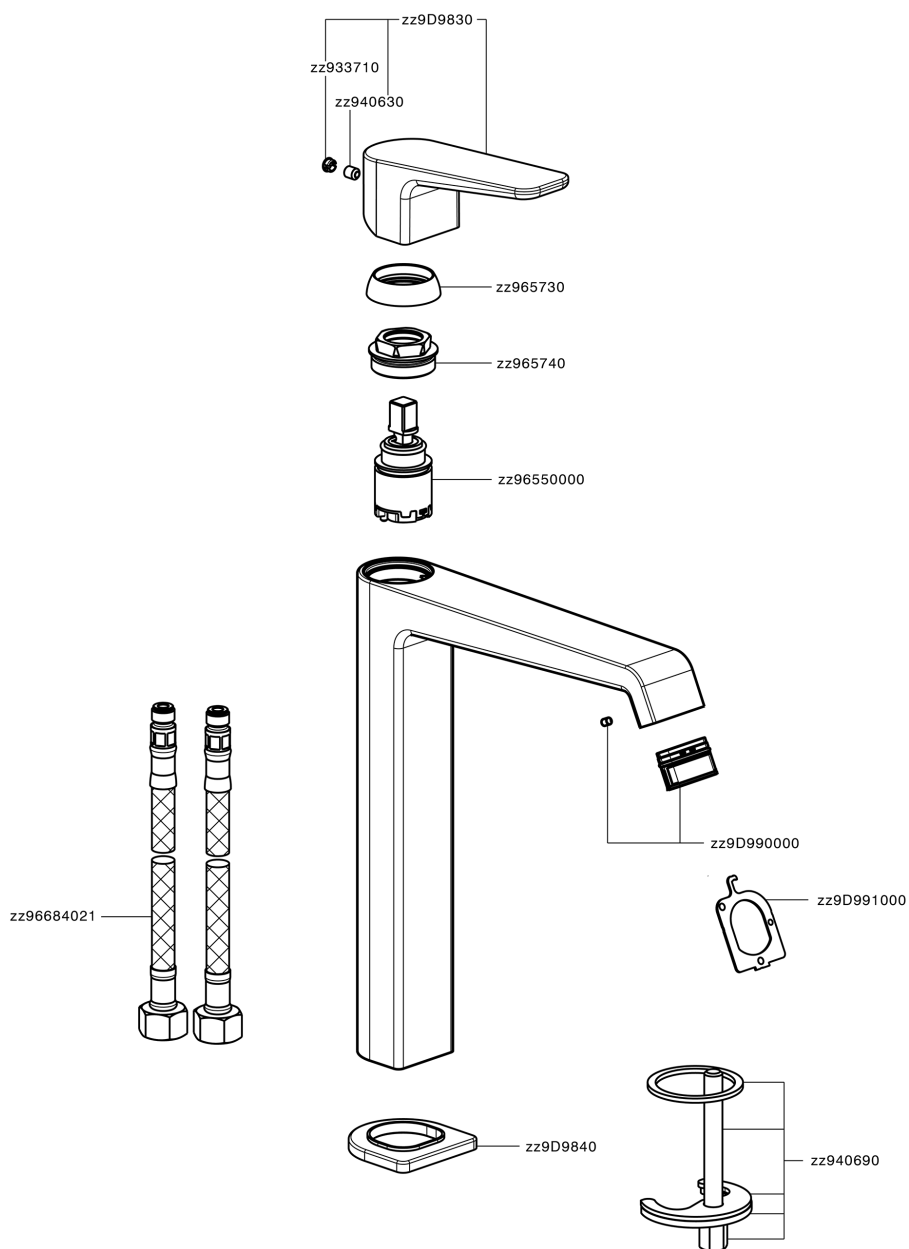

Single lever tall washbasin mixer ROCK&ROLL_RL003544

RL003544

<https://en.cisal.it/single-lever-tall-washbasin-mixer-rockroll-rl003544>

2026-06-14