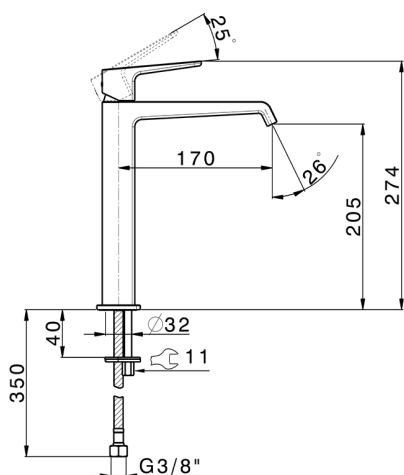

## Single lever tall washbasin mixer ROCK&ROLL\_RL003544

MODEL **RL003544**

Single lever tall washbasin mixer, without automatic pop up waste, G.3/8" Stainless Steel Flexible

### CHARACTERISTICS

Cartridge Spare Parts **ZZ96550000**

**25 mm Cartridge**

## Single lever tall washbasin mixer ROCK&ROLL\_RL003544

RL003544

<https://en.cisal.it/single-lever-tall-washbasin-mixer-rockroll-rl003544>

2026-06-14