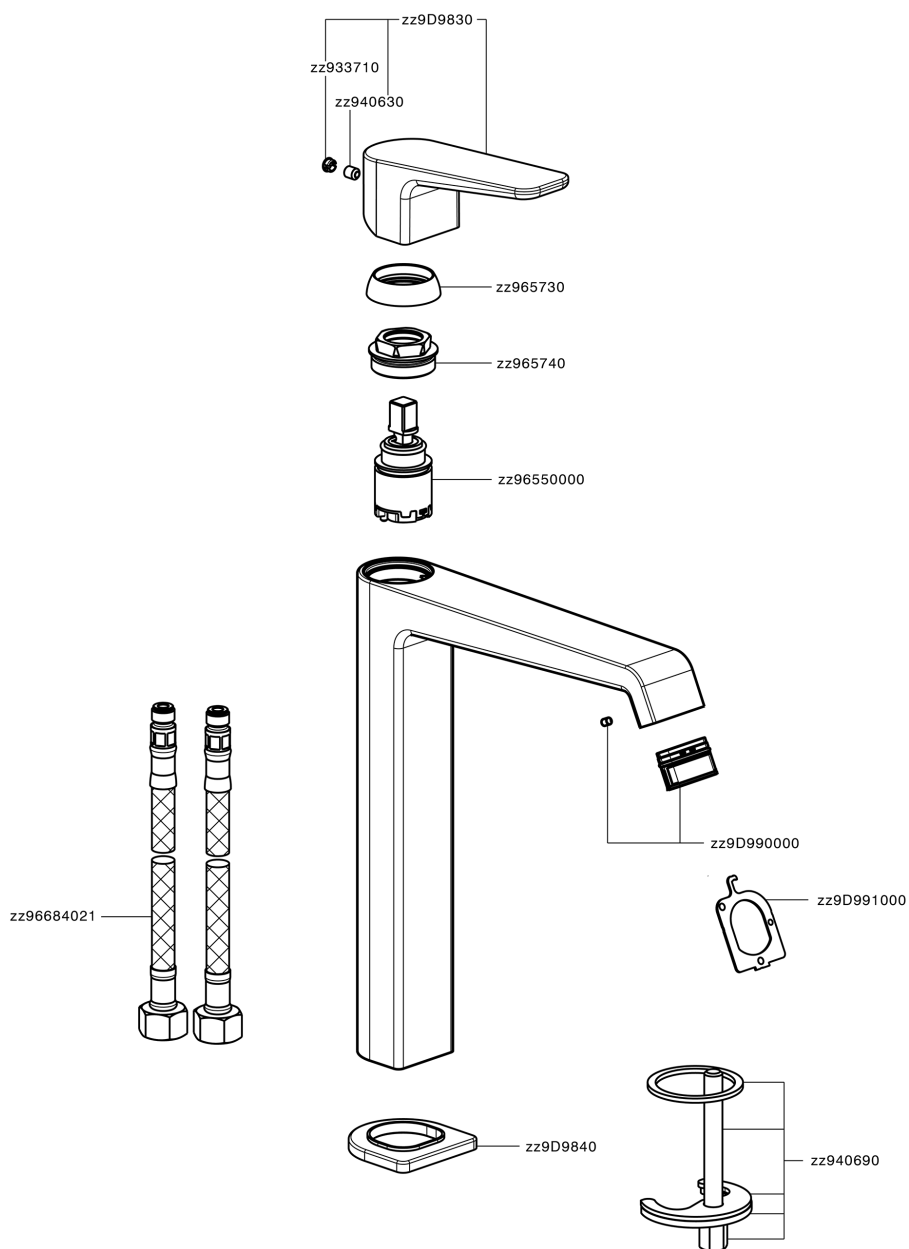

## Single lever tall washbasin mixer ROCK&ROLL\_RL003544

MODEL **RL003544**

Single lever tall washbasin mixer, without automatic pop up waste, G.3/8" Stainless Steel Flexible

### CHARACTERISTICS

Cartridge Spare Parts **ZZ96550000**

**25 mm Cartridge**

## Single lever tall washbasin mixer ROCK&ROLL\_RL003544

RL003544

<https://en.cisal.it/single-lever-tall-washbasin-mixer-rockroll-rl003544>

2026-06-14