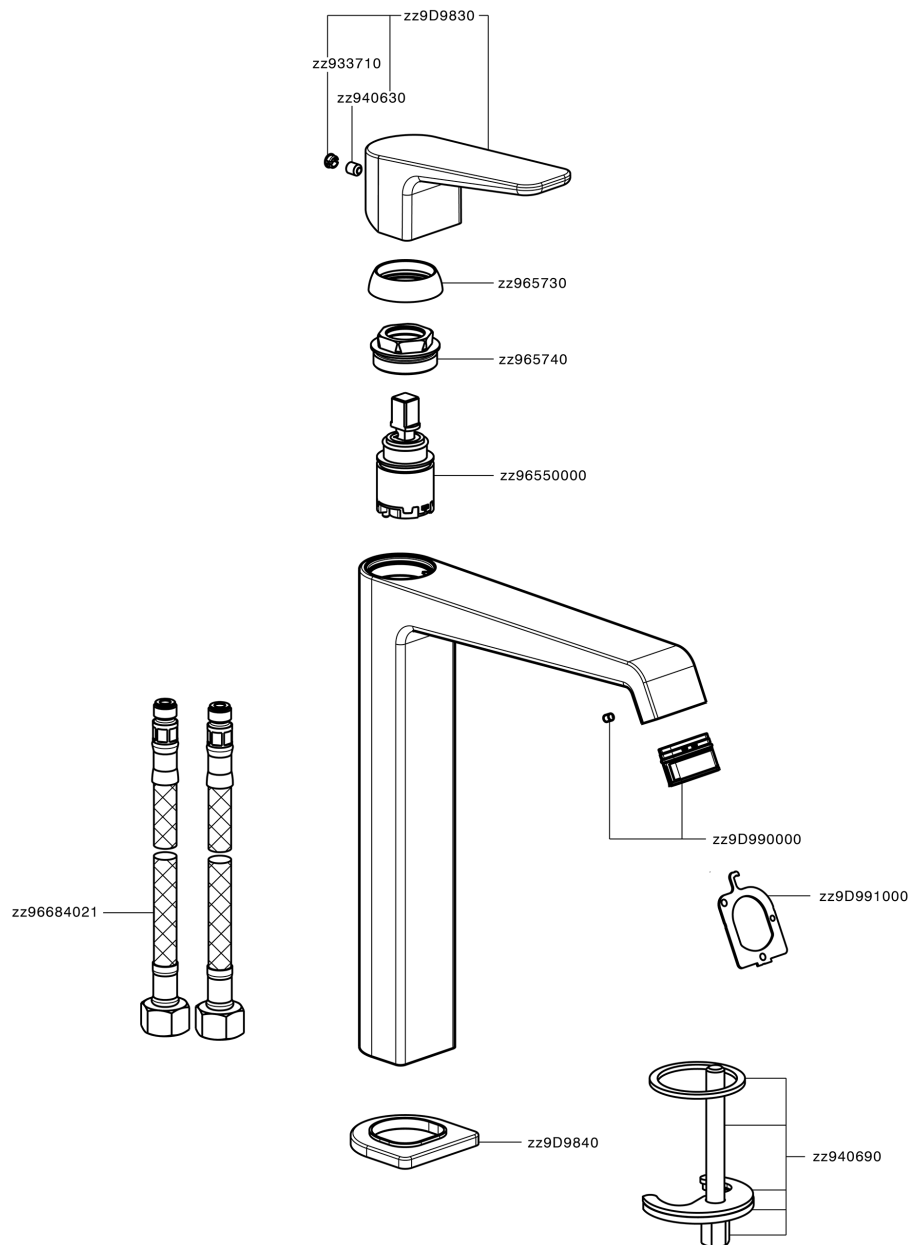

Single lever tall washbasin mixer ROCK&ROLL_RL003544

RL003544

<https://en.cisal.it/single-lever-tall-washbasin-mixer-rockroll-rl003544>

2026-04-16