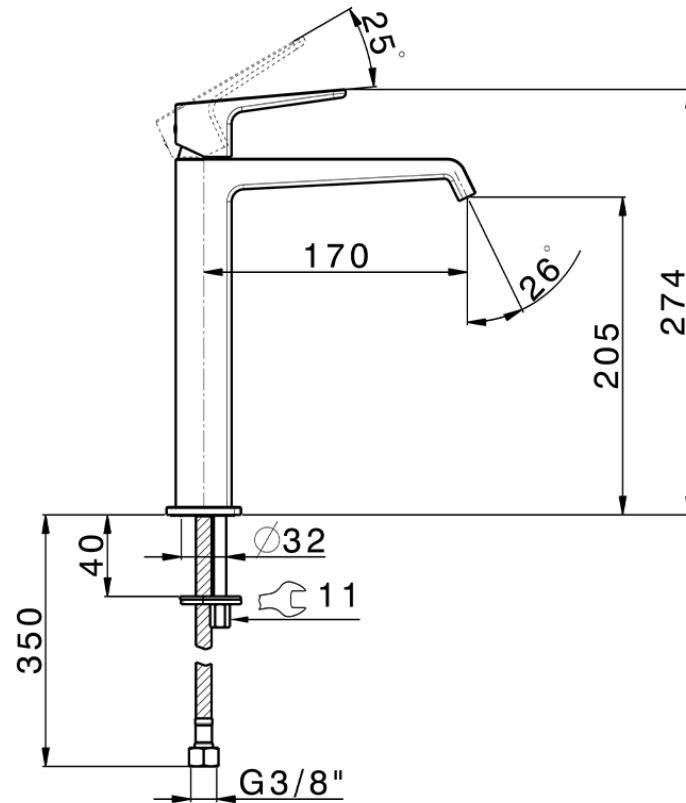

Single lever tall washbasin mixer ROCK&ROLL_RL003544

RL003544

<https://en.cisal.it/single-lever-tall-washbasin-mixer-rockroll-rl003544>

2026-06-14