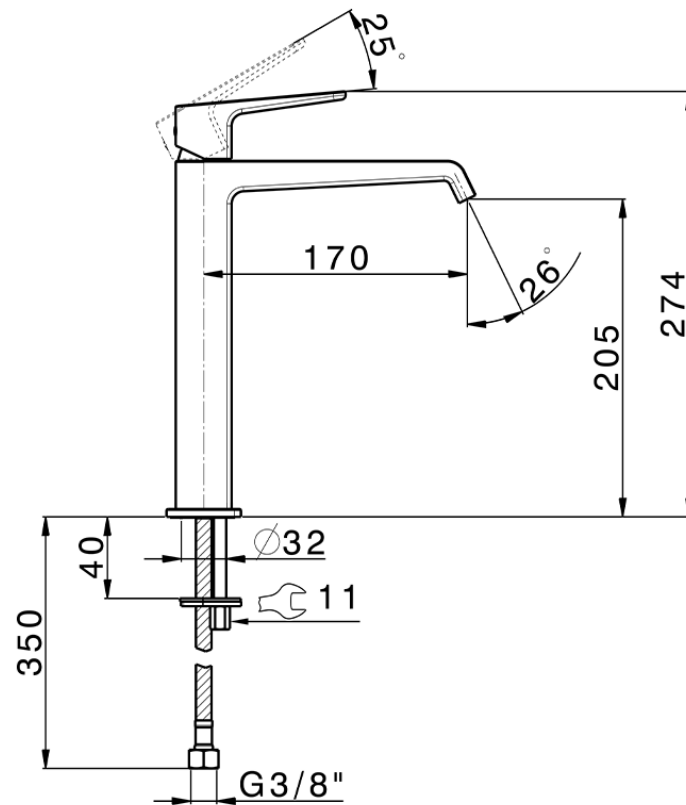

Single lever tall washbasin mixer ROCK&ROLL_RL003544

RL003544

<https://en.cisal.it/single-lever-tall-washbasin-mixer-rockroll-rl003544>

2026-05-19